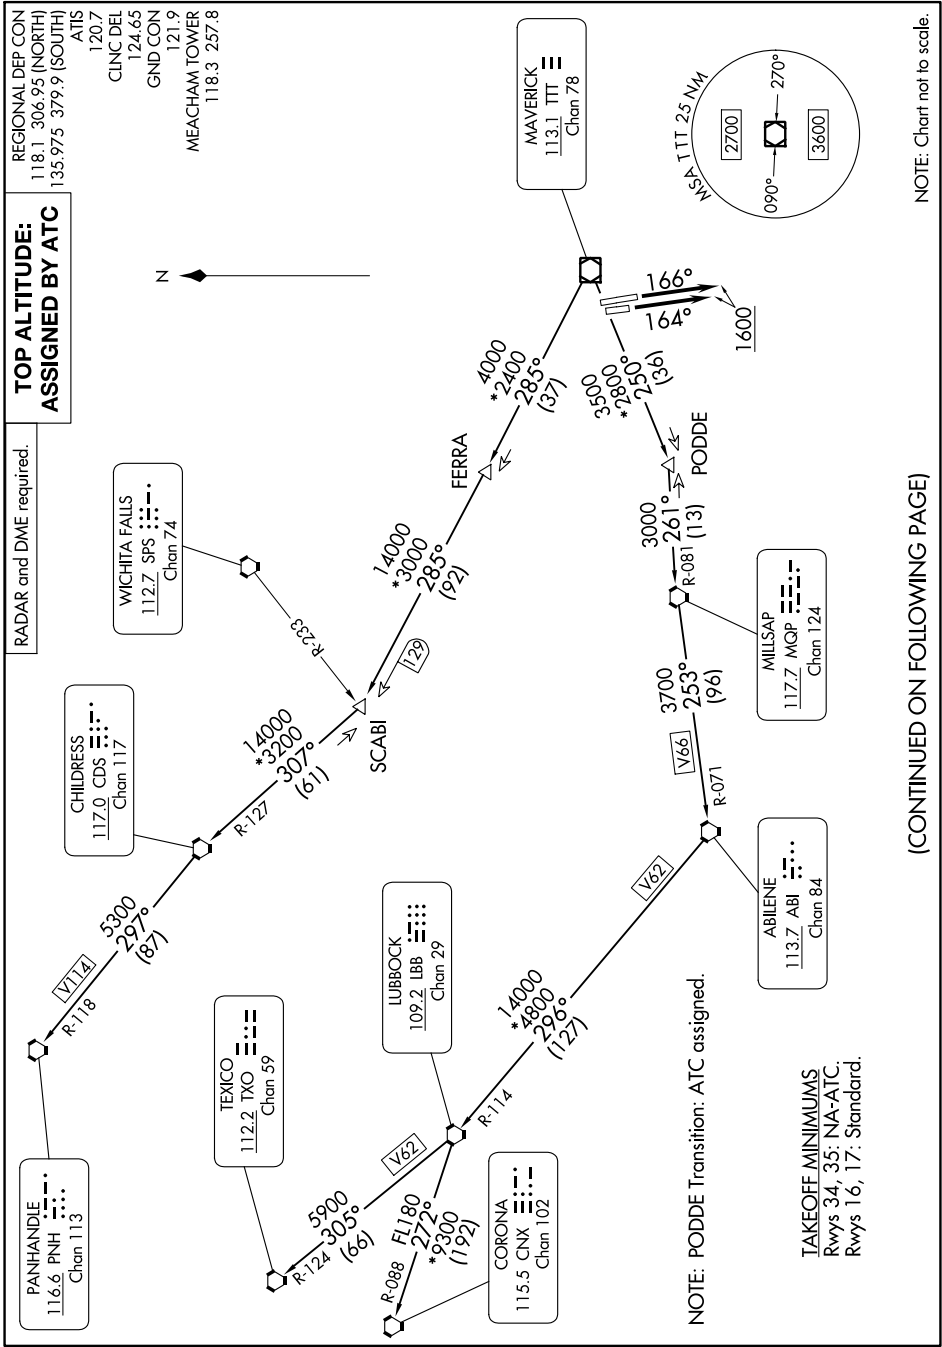

# WORTH ONE DEPARTURE

SC-2, 13 JUN 2024 to 11 JUL 2024

**TOP ALTITUDE:  
ASSIGNED BY ATC**

RADAR and DME required.

(CONTINUED ON FOLLOWING PAGE)

# WORTH ONE DEPARTURE

SC-2, 13 JUN 2024 to 11 JUL 2024