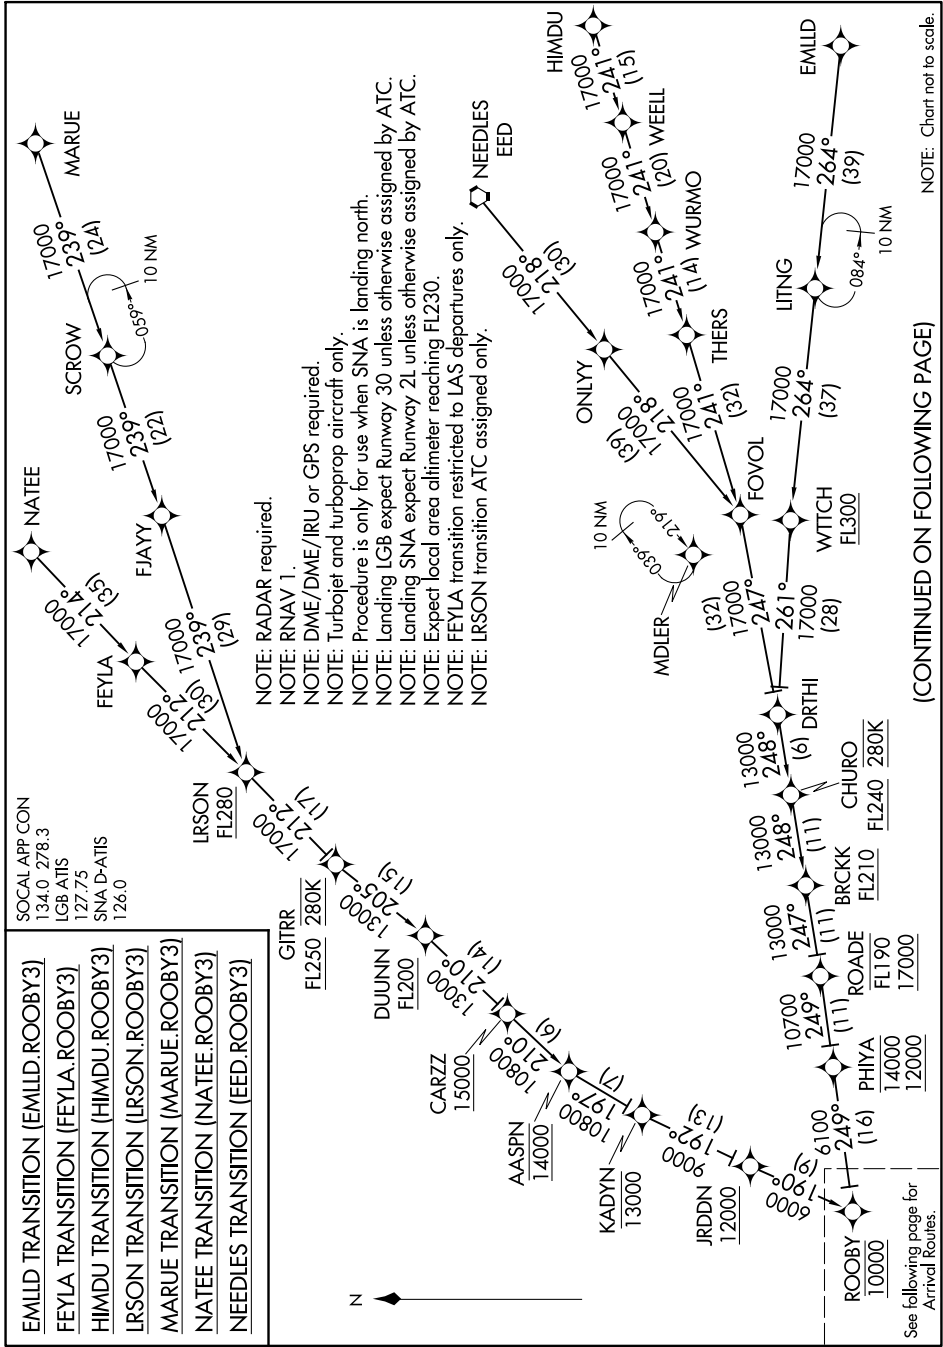

ROOBY THREE ARRIVAL (RNAV) Transition Routes

SW-3, 13 JUN 2024 to 11 JUL 2024

(CONTINUED ON FOLLOWING PAGE)

SW-3, 13 JUN 2024 to 11 JUL 2024