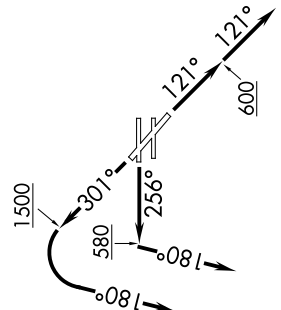

ZOOMM THREE DEPARTURE (RNAV)

AL-236 (FAA)

LONG BEACH (DAUGHERTY FLD) (LGB)

LONG BEACH, CALIFORNIA

SW-3, 13 JUN 2024 to 11 JUL 2024

**TOP ALTITUDE:
(TURBOJETS) 17000**

ATIS 127.75
 CINC DEL 118.15
 GND CON 133.0, 257.6
 SOCIAL DEP CON 125.35 316.125 (Rwy 12)
 127.2 269.6 (Rwys 26R, 30)

ZOOMM THREE DEPARTURE (RNAV)

LONG BEACH, CALIFORNIA

LONG BEACH (DAUGHERTY FLD) (LGB)

(NARRATIVE ON FOLLOWING PAGE)

NOTE: Chart not to scale.

SW-3, 13 JUN 2024 to 11 JUL 2024