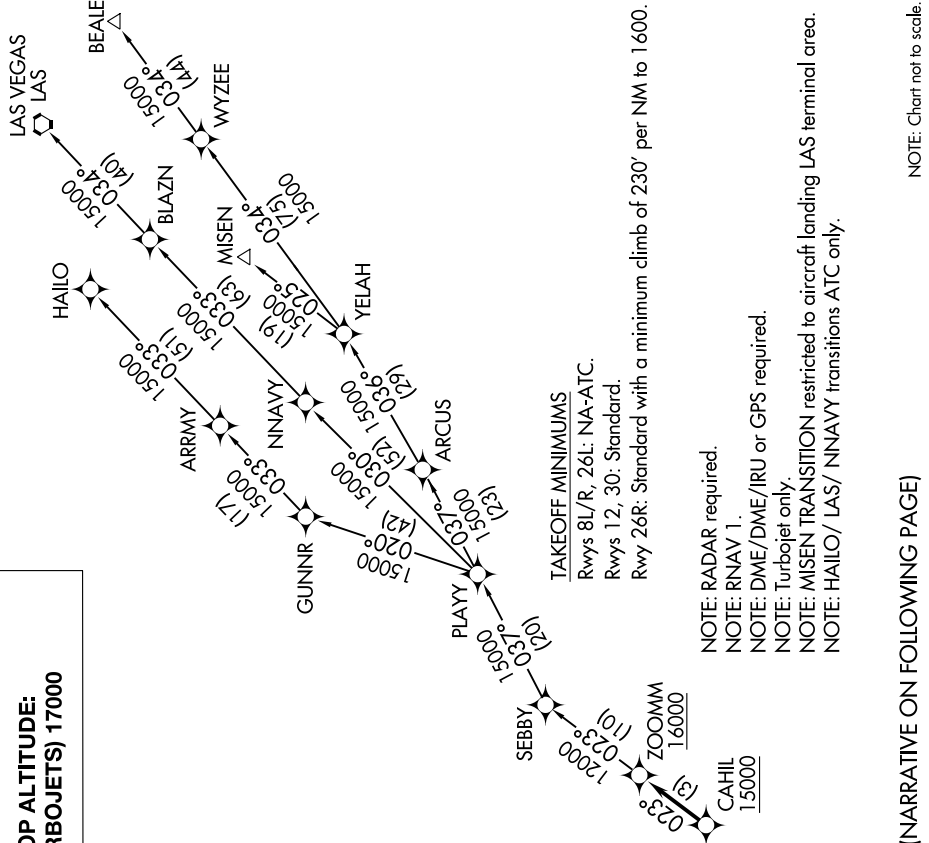

ZOOMM THREE DEPARTURE (RNAV)

AL-236 (FAA)

LONG BEACH (DAUGHERTY FLD) (LGB)

LONG BEACH, CALIFORNIA

SW-3, 13 JUN 2024 to 11 JUL 2024

**TOP ALTITUDE:
(TURBOJETS) 17000**

ATIS 127.75
 CINC DEL 118.15
 GND CON 133.0, 257.6
 SOCIAL DEP CON 125.35 316.125 (Rwy 12)
 127.2 269.6 (Rwys 26R, 30)

ZOOMM THREE DEPARTURE (RNAV)

LONG BEACH, CALIFORNIA

LONG BEACH (DAUGHERTY FLD) (LGB)

(NARRATIVE ON FOLLOWING PAGE)

NOTE: Chart not to scale.

SW-3, 13 JUN 2024 to 11 JUL 2024