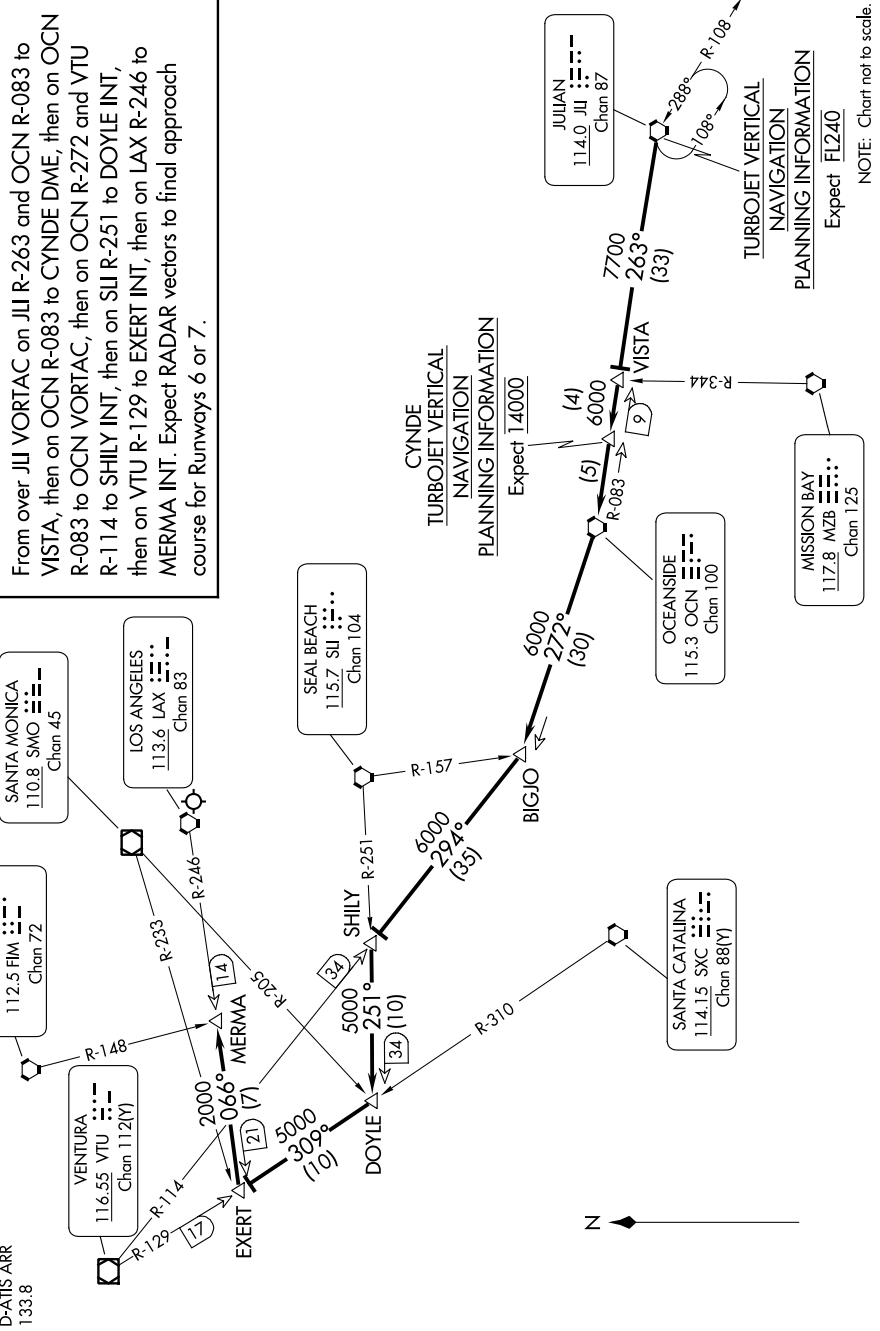

OCEAN THREE ARRIVAL

AL-237 (FAA)

LOS ANGELES INTL (LAX)
LOS ANGELES, CALIFORNIA

SW-3, 13 JUN 2024 to 11 JUL 2024

ARRIVAL ROUTE DESCRIPTION

From over JLI VORTAC on JLI R-263 and OCN R-083 to VISTA, then on OCN R-083 to CYNDE DME, then on OCN R-083 to OCN VORTAC, then on OCN R-272 and VTU R-114 to SHILY INT, then on SLI R-251 to DOYLE INT, then on VTU R-129 to EXERT INT, then on LAX R-246 to MERMA INT. Expect RADAR vectors to final approach course for Runways 6 or 7.

SOCAL APP CON
128.1 281.4
D-ATIS ARR
133.8

FILLMORE
112.5 FM
Chan 72

SANTA MONICA
110.8 SMO
Chan 45

LOS ANGELES
113.6 LAX
Chan 83

VENTURA
116.55 VTU
Chan 112(Y)

SEAL BEACH
115.7 SLI
Chan 104

OCEANSIDE
115.3 OCN
Chan 100

SANTA CATALINA
114.15 SCX
Chan 88(Y)

MISSION BAY
117.8 MZB
Chan 125

JULIAN
114.0 JLI
Chan 87

NOTE: Chart not to scale.

OCEAN THREE ARRIVAL

LOS ANGELES, CALIFORNIA
LOS ANGELES INTL (LAX)

SW-3, 13 JUN 2024 to 11 JUL 2024