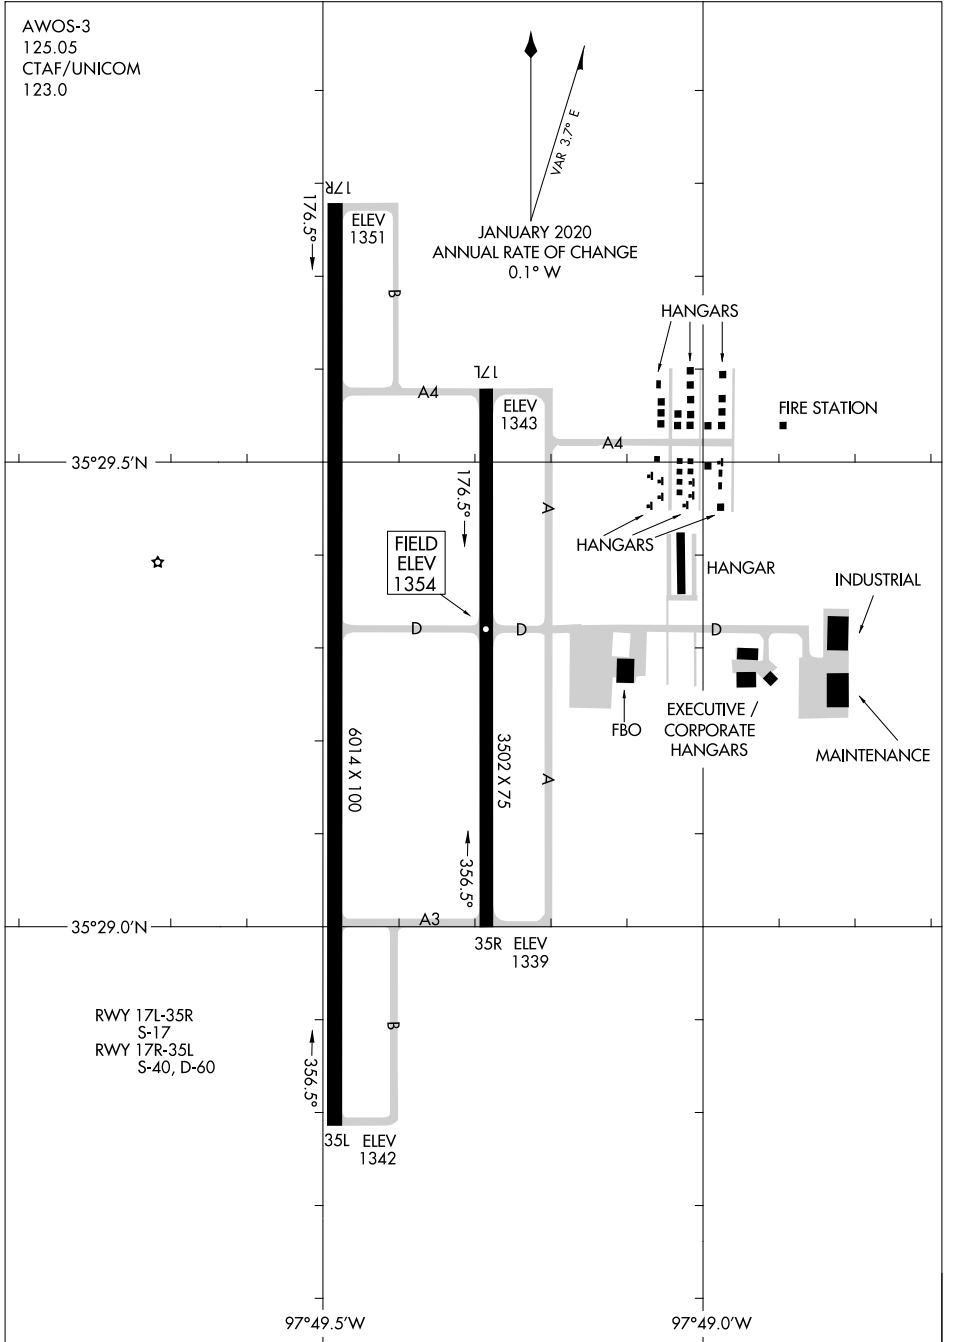

AIRPORT DIAGRAM

AL-298 (FAA)

CLARENCE E PAGE MUNI (RCE)
OKLAHOMA CITY, OKLAHOMA

AIRPORT DIAGRAM

OKLAHOMA CITY, OKLAHOMA
CLARENCE E PAGE MUNI (RCE)