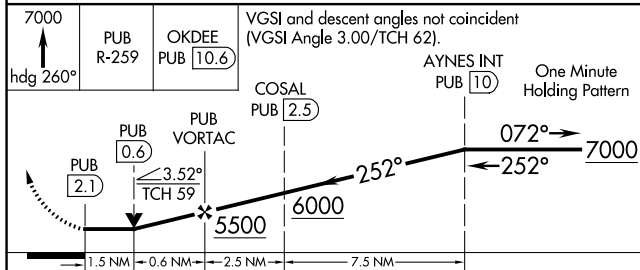

VORTAC PUB 116.7 Chan 114	APP CRS 252°	Rwy ldg 10496 TDZE 4659 Apt Elev 4729
---	------------------------	--

VOR RWY 26L

PUEBLO MEML (PUB)

DME required. RADAR required for procedure entry at PYNON.

MISSED APPROACH: Climb to 7000 on heading 260° and on PUB VORTAC R-259 to OKDEE/PUB 10.6 DME and hold.

SW-1, 13 JUN 2024 to 11 JUL 2024

SW-1, 13 JUN 2024 to 11 JUL 2024

ELEV 4729	D	TDZE 4659
-----------	---	-----------

CATEGORY	A	B	C	D
S-26L	5120-1	461 (400-1)	5120-1 ³ / ₈ 461 (400-1 ³ / ₈)	NA
C CIRCLING	5340-1	611 (700-1)		NA