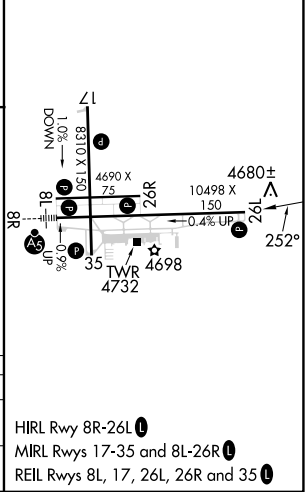

VORTAC PUB 116.7 Chan 114	APP CRS 252°	Rwy ldg 10496 TDZE 4659 Apt Elev 4729
---	------------------------	--

VOR RWY 26L

PUEBLO MEML (PUB)

DME required. RADAR required for procedure entry at PYNON.

MISSED APPROACH: Climb to 7000 on heading 260° and on PUB VORTAC R-259 to OKDEE/PUB 10.6 DME and hold.

ATIS 125.25	DENVER APP CON ★ 120.1 290.5	PUEBLO TOWER ★ 119.1 (CTAF) 0 257.8	GND CON 121.9	CLNC DEL 120.9	UNICOM 122.95
-----------------------	--	---	-------------------------	--------------------------	-------------------------

SW-1, 13 JUN 2024 to 11 JUL 2024

SW-1, 13 JUN 2024 to 11 JUL 2024

ELEV 4729	D	TDZE 4659
-----------	---	-----------

CATEGORY	A	B	C	D
S-26L	5120-1	461 (400-1)	5120-1 ³ / ₈ 461 (400-1 ³ / ₈)	NA
C CIRCLING	5340-1	611 (700-1)		NA