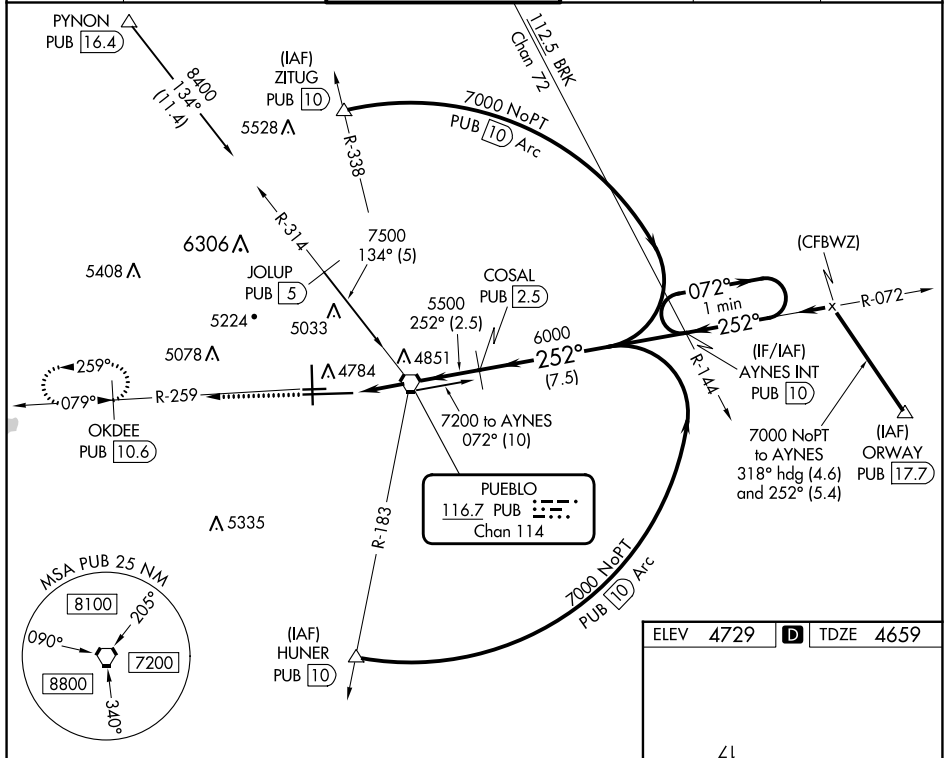

VORTAC PUB 116.7 Chan 114	APP CRS 252°	Rwy ldg 10496 TDZE 4659 Apt Elev 4729
---	------------------------	--

VOR RWY 26L

PUEBLO MEML (PUB)

DME required. RADAR required for procedure entry at PYNON.

MISSED APPROACH: Climb to 7000 on heading 260° and on PUB VORTAC R-259 to OKDEE/PUB 10.6 DME and hold.

ATIS 125.25	DENVER APP CON ★ 120.1 290.5	PUEBLO TOWER ★ 119.1 (CTAF) 0 257.8	GND CON 121.9	CLNC DEL 120.9	UNICOM 122.95
-----------------------	--	---	-------------------------	--------------------------	-------------------------

SW-1, 13 JUN 2024 to 11 JUL 2024

SW-1, 13 JUN 2024 to 11 JUL 2024

ELEV 4729	D	TDZE 4659
-----------	---	-----------

CATEGORY	A	B	C	D
S-26L	5120-1	461 (400-1)	5120-1 ³ / ₈ 461 (400-1 ³ / ₈)	NA
C CIRCLING	5340-1	611 (700-1)		NA