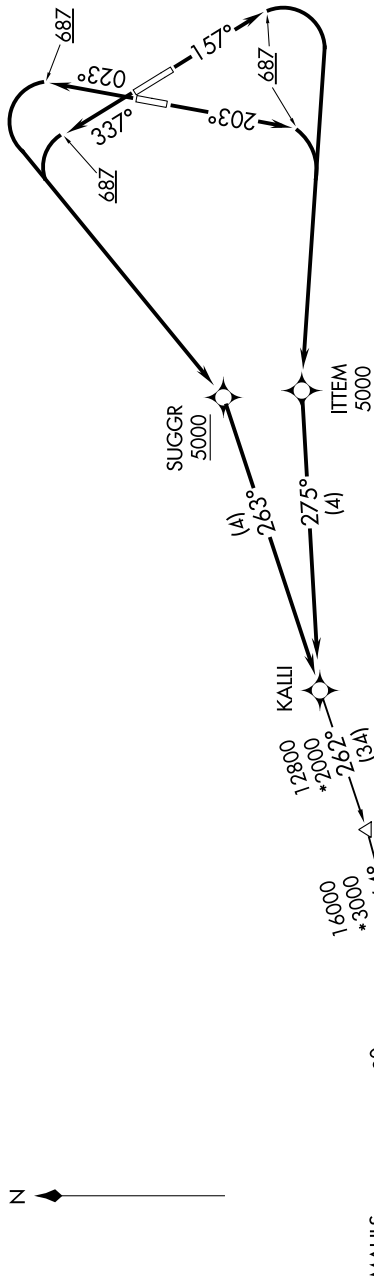

KALLI SEVEN DEPARTURE (RNAV)

TOP ALTITUDE:
5000

TAKEOFF MINIMUMS

Rwys 2, 16, 20, 34: Standard with minimum climb of 500' per NM to 687.

- ATIS 119.15 263.025
- CINC DEL 127.55 348.6
- GND CON 121.9 348.6
- RICHMOND TOWER 121.1 257.8
- POTOMAC DEP CON 126.75 307.2