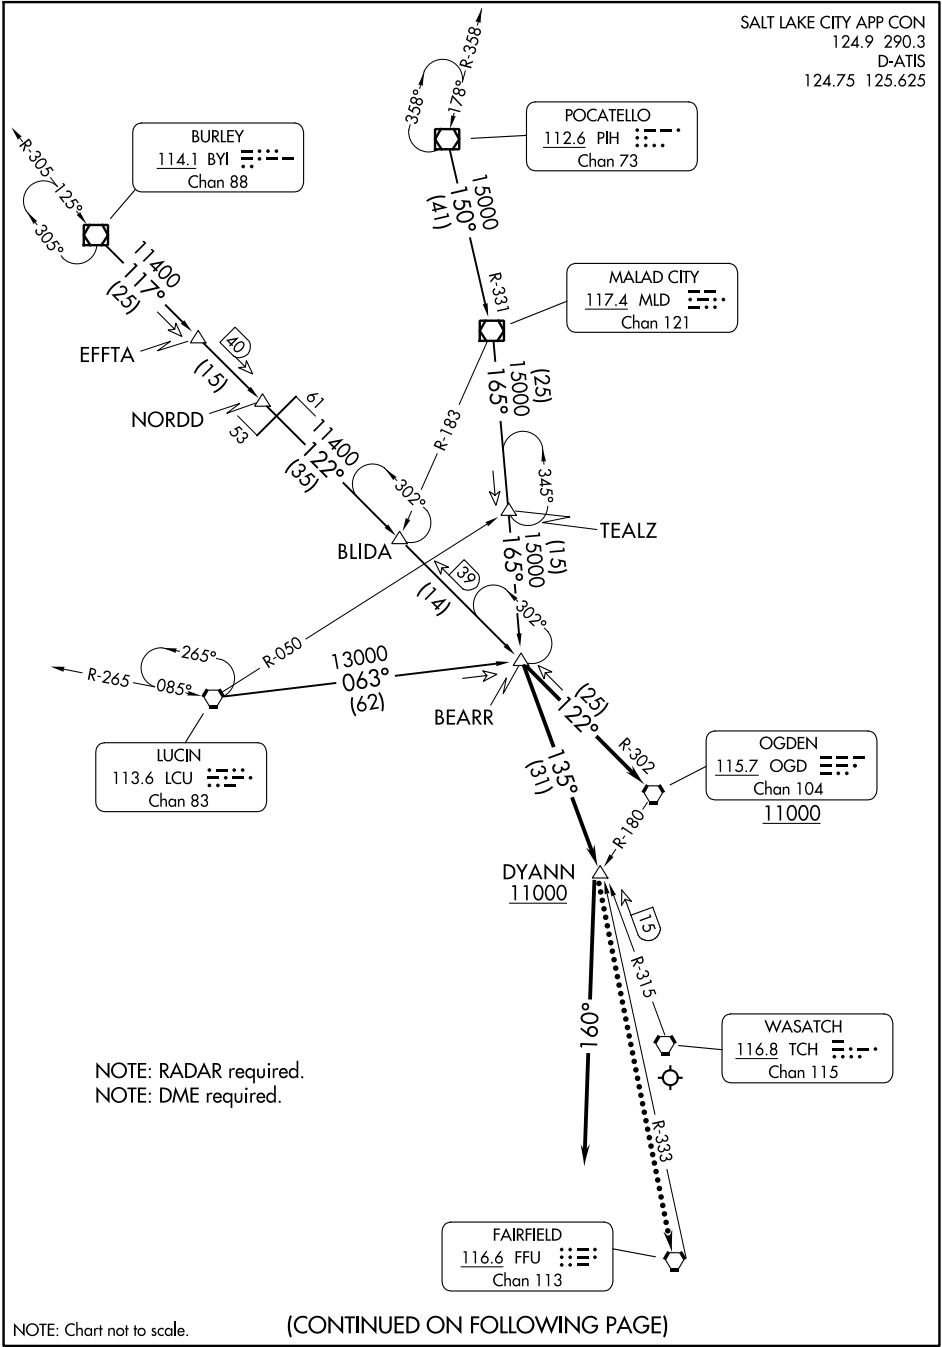

BEARR FIVE ARRIVAL

SALT LAKE CITY APP CON
124.9 290.3
D-ATIS
124.75 125.625

AL-365 (FAA)

NOTE: RADAR required.
NOTE: DME required.

NOTE: Chart not to scale.

(CONTINUED ON FOLLOWING PAGE)

SW-4, 13 JUN 2024 to 11 JUL 2024

SW-4, 13 JUN 2024 to 11 JUL 2024