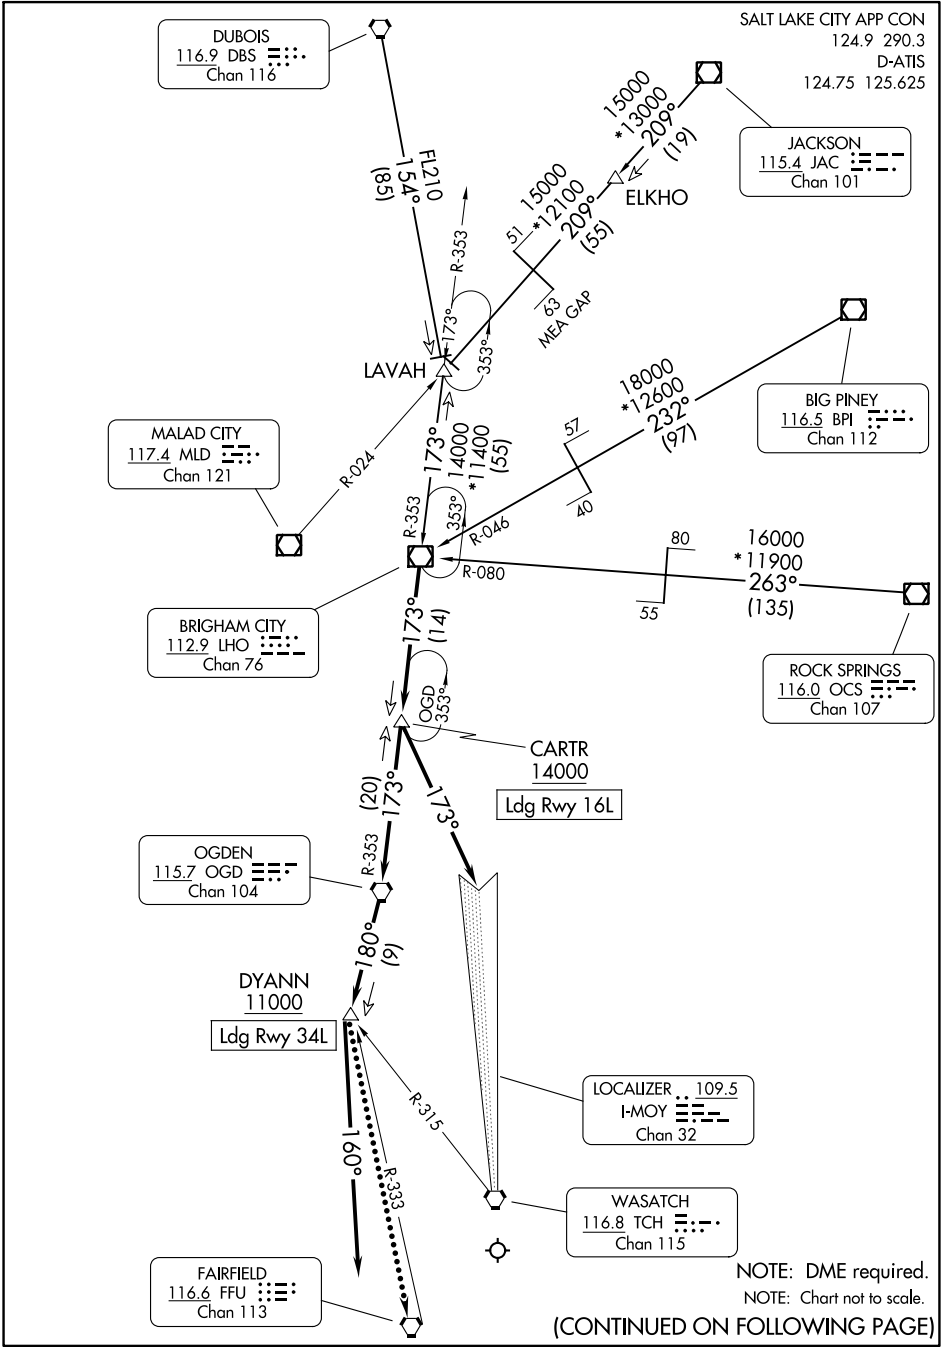

(LHO.LHO5) 24025

BRIGHAM CITY FIVE ARRIVAL

AL-365 (FAA)

SALT LAKE CITY INTL (SLC)
SALT LAKE CITY, UTAH

SW-4, 13 JUN 2024 to 11 JUL 2024

SW-4, 13 JUN 2024 to 11 JUL 2024

NOTE: DME required.

NOTE: Chart not to scale.

(CONTINUED ON FOLLOWING PAGE)

BRIGHAM CITY FIVE ARRIVAL

(LHO.LHO5) 15JUN23

SALT LAKE CITY, UTAH
SALT LAKE CITY INTL (SLC)