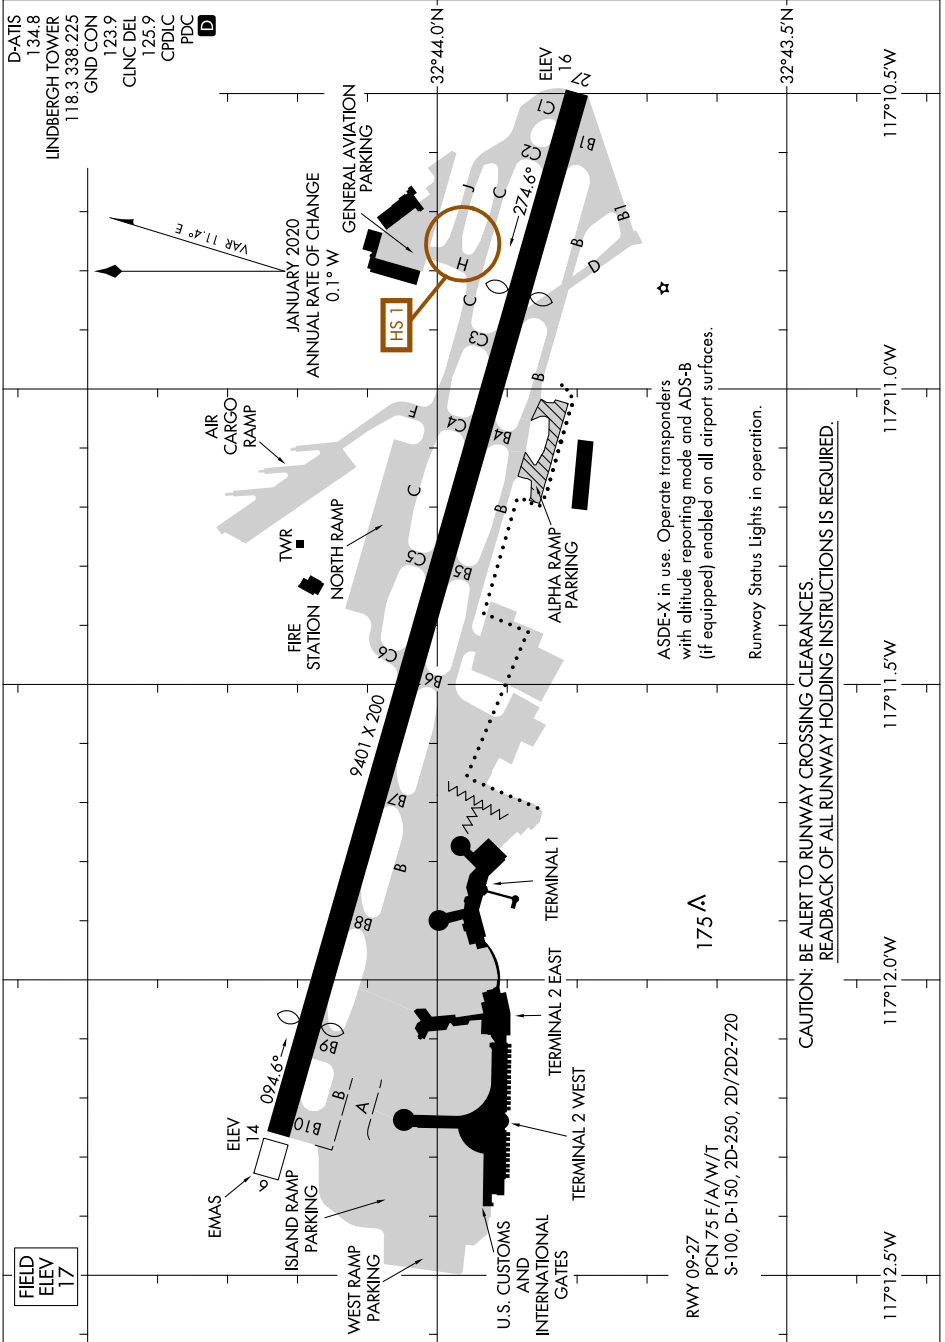

AIRPORT DIAGRAM

SAN DIEGO INTL (SAN)
SAN DIEGO, CALIFORNIA

AL-373 (FAA)

AIRPORT DIAGRAM

SAN DIEGO, CALIFORNIA
SAN DIEGO INTL (SAN)

SW-3, 13 JUN 2024 to 11 JUL 2024

SW-3, 13 JUN 2024 to 11 JUL 2024

CAUTION: BE ALERT TO RUNWAY CROSSING CLEARANCES.
READBACK OF ALL RUNWAY HOLDING INSTRUCTIONS IS REQUIRED.