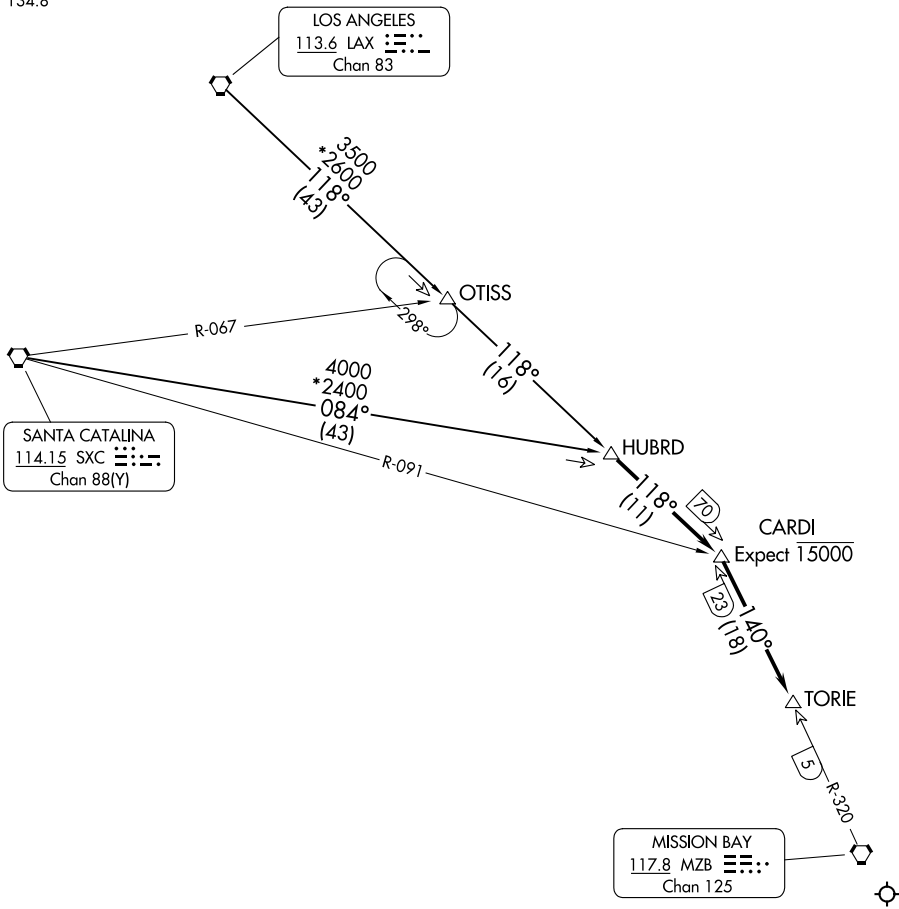

SOCAL APP CON
 125.3 290.4
 D-ATIS
 134.8

SW-3, 13 JUN 2024 to 11 JUL 2024

SW-3, 13 JUN 2024 to 11 JUL 2024

NOTE: Chart not to scale.

ARRIVAL ROUTE DESCRIPTION

LOS ANGELES TRANSITION (LAX.HUBRD1): From over LAX VORTAC on LAX R-118 to OTISS INT, then on LAX R-118 to HUBRD INT. Thence

SANTA CATALINA TRANSITION (SXC.HUBRD1): From over SXC VORTAC on SXC R-084 to HUBRD INT. Thence

. . . . From over HUBRD INT via LAX R-118 to CARDI FIX via MZB R-320 to TORIE FIX. Expect vector to final approach course.