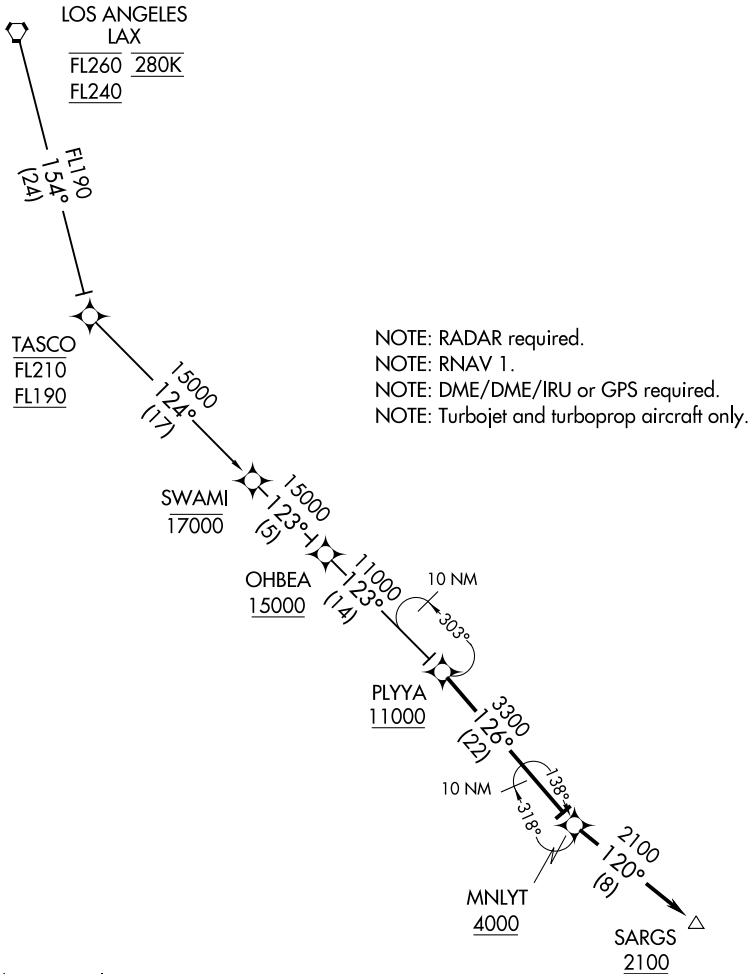

(PLYA.PLYA1) 17173

PLYA ONE ARRIVAL (RNAV)

AL-373 (FAA)

SAN DIEGO INTL (SAN)
SAN DIEGO, CALIFORNIA

SOCAL APP CON
128.1 281.4
D-ATIS 134.8

SW-3, 13 JUN 2024 to 11 JUL 2024

SW-3, 13 JUN 2024 to 11 JUL 2024

NOTE: Chart not to scale.

ARRIVAL ROUTE DESCRIPTION

LOS ANGELES TRANSITION (LAX.PLYA1)

From PLYYA on track 126° to cross MNLYT at or above 4000.

LANDING RUNWAY 9: From MNLYT on track 120° to cross SARGS at or above 2100.

Expect ILS or LOC RWY 9 approach.

PLYA ONE ARRIVAL (RNAV)

(PLYA.PLYA1) 02MAR17

SAN DIEGO, CALIFORNIA
SAN DIEGO INTL (SAN)