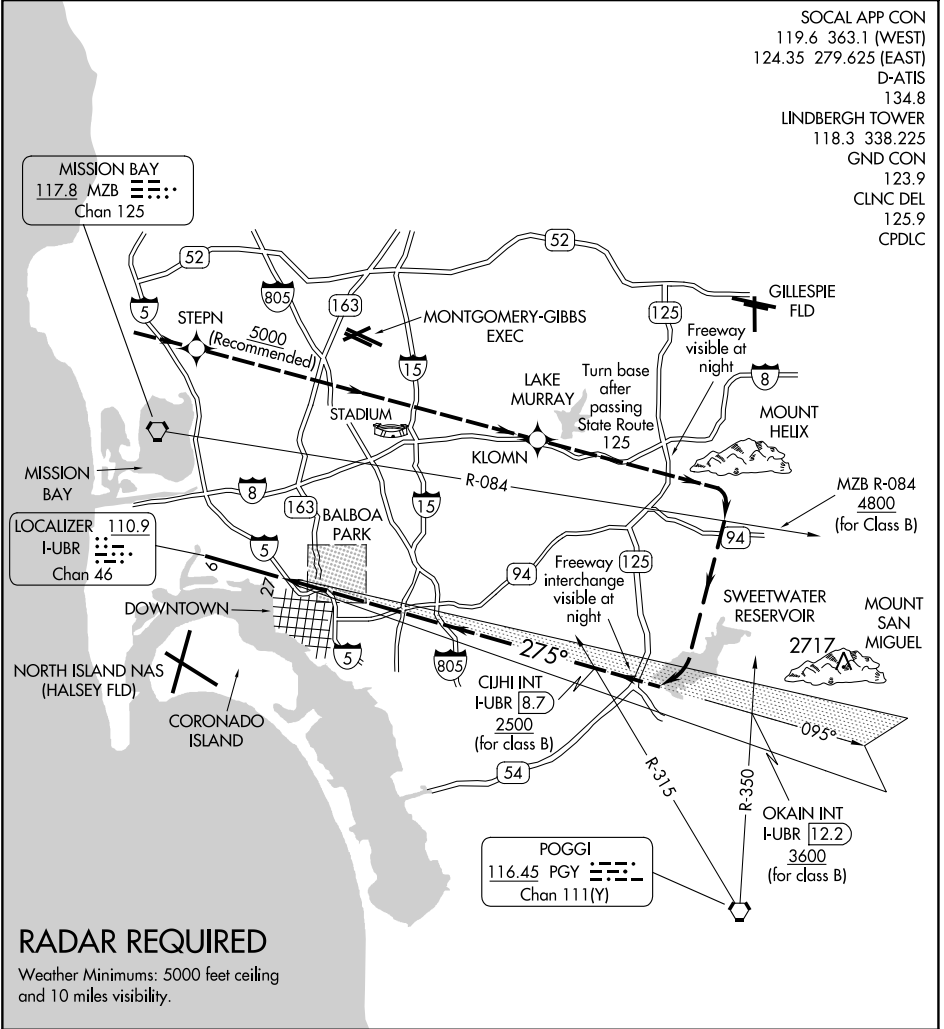

# SWEETWATER VISUAL RWY 27

AL-373 (FAA)

SAN DIEGO INTL (SAN)  
SAN DIEGO, CALIFORNIA

- SOCAL APP CON
- 119.6 363.1 (WEST)
- 124.35 279.625 (EAST)
- D-ATIS
- 134.8
- LINDBERGH TOWER
- 118.3 338.225
- GND CON
- 123.9
- CLNC DEL
- 125.9
- CPDLC

SW-3, 13 JUN 2024 to 11 JUL 2024

SW-3, 13 JUN 2024 to 11 JUL 2024

1	NM	2	3	4	5	6	7	8	9	10	11	12	13	14	15	16	17	18	19
---	----	---	---	---	---	---	---	---	---	----	----	----	----	----	----	----	----	----	----

## SWEETWATER VISUAL APPROACH RWY 27