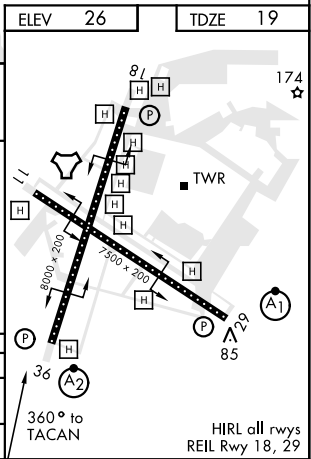

HI-TACAN Z RWY 36

AL-374 [USN]

NORTH ISLAND NAS (HALSEY FIELD) (KNZY)

TACAN NZY Chan 117	APCH CRS 360°	Rwy ldg TDZE 19 Arprt Elev 26
------------------------------	-------------------------	---

▼ * When ALS inop, increase vis to 2 miles.

MISSED APPROACH: Climbing right turn to 2000 intercept the NZY TACAN R-208 to SKATE and hold.

ATIS ★ 317.8	SOCAL APP CON 125.15 317.55	TOWER ★ 135.1 336.4	GND CON 118.0 360.675	CLNC DEL 128.4 288.25	PAR/ASR
------------------------	---------------------------------------	-------------------------------	---------------------------------	---------------------------------	---------

EMERG SAFE ALT 100 NM 13,600

CATEGORY	C	D	E
S-36 *	760-1 7/8 741 (800-1 7/8)		
CIRCLING	NOT AUTHORIZED		

HI-TACAN Z RWY 36

SW-3, 13 JUN 2024 to 11 JUL 2024

SW-3, 13 JUN 2024 to 11 JUL 2024