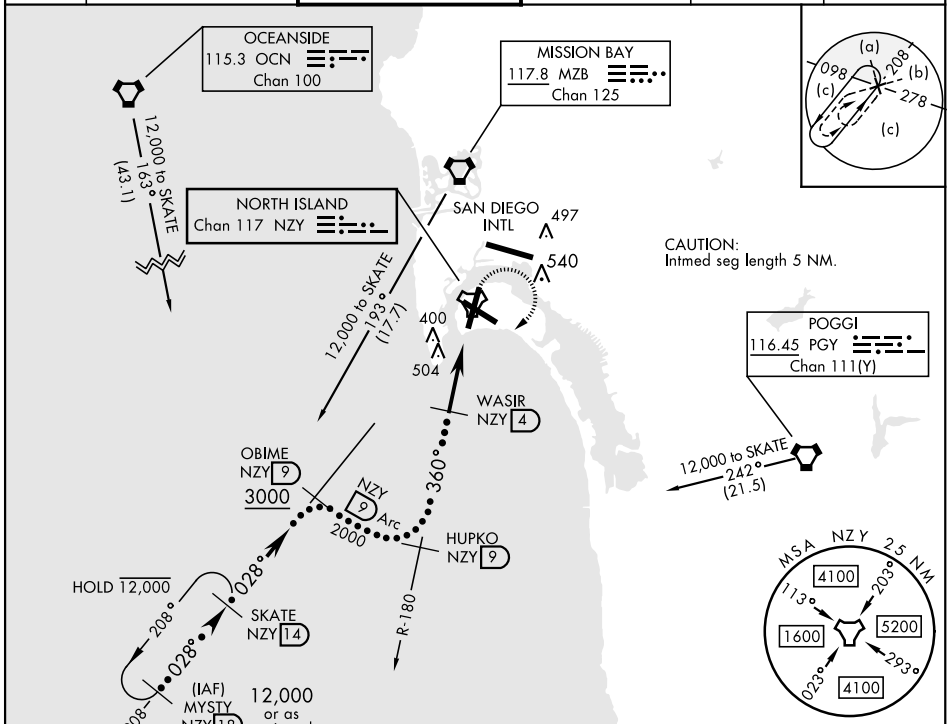

HI-TACAN Z RWY 36

AL-374 [USN]

NORTH ISLAND NAS (HALSEY FIELD) (KNZY)

TACAN NZY Chan 117	APCH CRS 360°	Rwy ldg TDZE 19 Arprt Elev 26
------------------------------	-------------------------	---

▼ * When ALS inop, increase vis to 2 miles.

MISSED APPROACH: Climbing right turn to 2000 intercept the NZY TACAN R-208 to SKATE and hold.

ATIS ★ 317.8	SOCAL APP CON 125.15 317.55	TOWER ★ 135.1 336.4	GND CON 118.0 360.675	CLNC DEL 128.4 288.25	PAR/ASR
------------------------	---------------------------------------	-------------------------------	---------------------------------	---------------------------------	---------

EMERG SAFE ALT 100 NM 13,600

CATEGORY	C	D	E
S-36 *	760-1 7/8 741 (800-1 7/8)		
CIRCLING	NOT AUTHORIZED		

HI-TACAN Z RWY 36

SW-3, 13 JUN 2024 to 11 JUL 2024

SW-3, 13 JUN 2024 to 11 JUL 2024