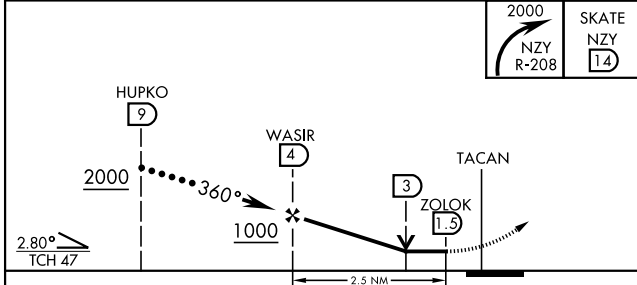

HI-TACAN Z RWY 36

AL-374 [USN]

NORTH ISLAND NAS (HALSEY FIELD) (KNZY)

TACAN NZY Chan 117	APCH CRS 360°	Rwy ldg TDZE 19 Arprt Elev 26
------------------------------	-------------------------	---

▼ * When ALS inop, increase vis to 2 miles.

MISSED APPROACH: Climbing right turn to 2000 intercept the NZY TACAN R-208 to SKATE and hold.

ATIS ★ 317.8	SOCAL APP CON 125.15 317.55	TOWER ★ 135.1 336.4	GND CON 118.0 360.675	CLNC DEL 128.4 288.25	PAR/ASR
------------------------	---------------------------------------	-------------------------------	---------------------------------	---------------------------------	---------

EMERG SAFE ALT 100 NM 13,600

CATEGORY	C	D	E
S-36 *	760-1 7/8 741 (800-1 7/8)		
CIRCLING	NOT AUTHORIZED		

HI-TACAN Z RWY 36

SW-3, 13 JUN 2024 to 11 JUL 2024

SW-3, 13 JUN 2024 to 11 JUL 2024