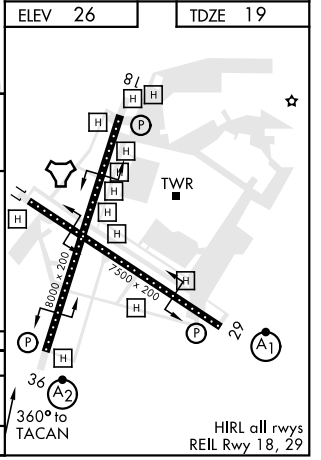

CATEGORY	A	B	C	D
S-36 *	760 3/4 741 (800-3/4)	760-1 741 (800-1)	760-1 1/8 741 (800-1 1/8)	
CIRCLING	NOT AUTHORIZED			

SAN DIEGO, CALIFORNIA 32°42'N-117°13'W NORTH ISLAND NAS (HALSEY FIELD) (KNZY)

Amdt 4 05NOV20

TACAN RWY 36

HIRL all rwy
REIL Rwy 18, 29

SW-3, 13 JUN 2024 to 11 JUL 2024

SW-3, 13 JUN 2024 to 11 JUL 2024