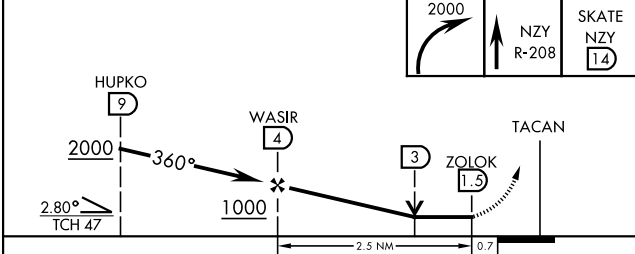

CATEGORY	A	B	C	D
S-36 *	760 3/4 741 (800-3/4)	760-1 741 (800-1)	760-1 1/8 741 (800-1 1/8)	
CIRCLING	NOT AUTHORIZED			

SAN DIEGO, CALIFORNIA 32°42'N-117°13'W NORTH ISLAND NAS (HALSEY FIELD) (KNZY)

Amdt 4 05NOV20

TACAN RWY 36

HIRL all rwy
REIL Rwy 18, 29

SW-3, 13 JUN 2024 to 11 JUL 2024

SW-3, 13 JUN 2024 to 11 JUL 2024