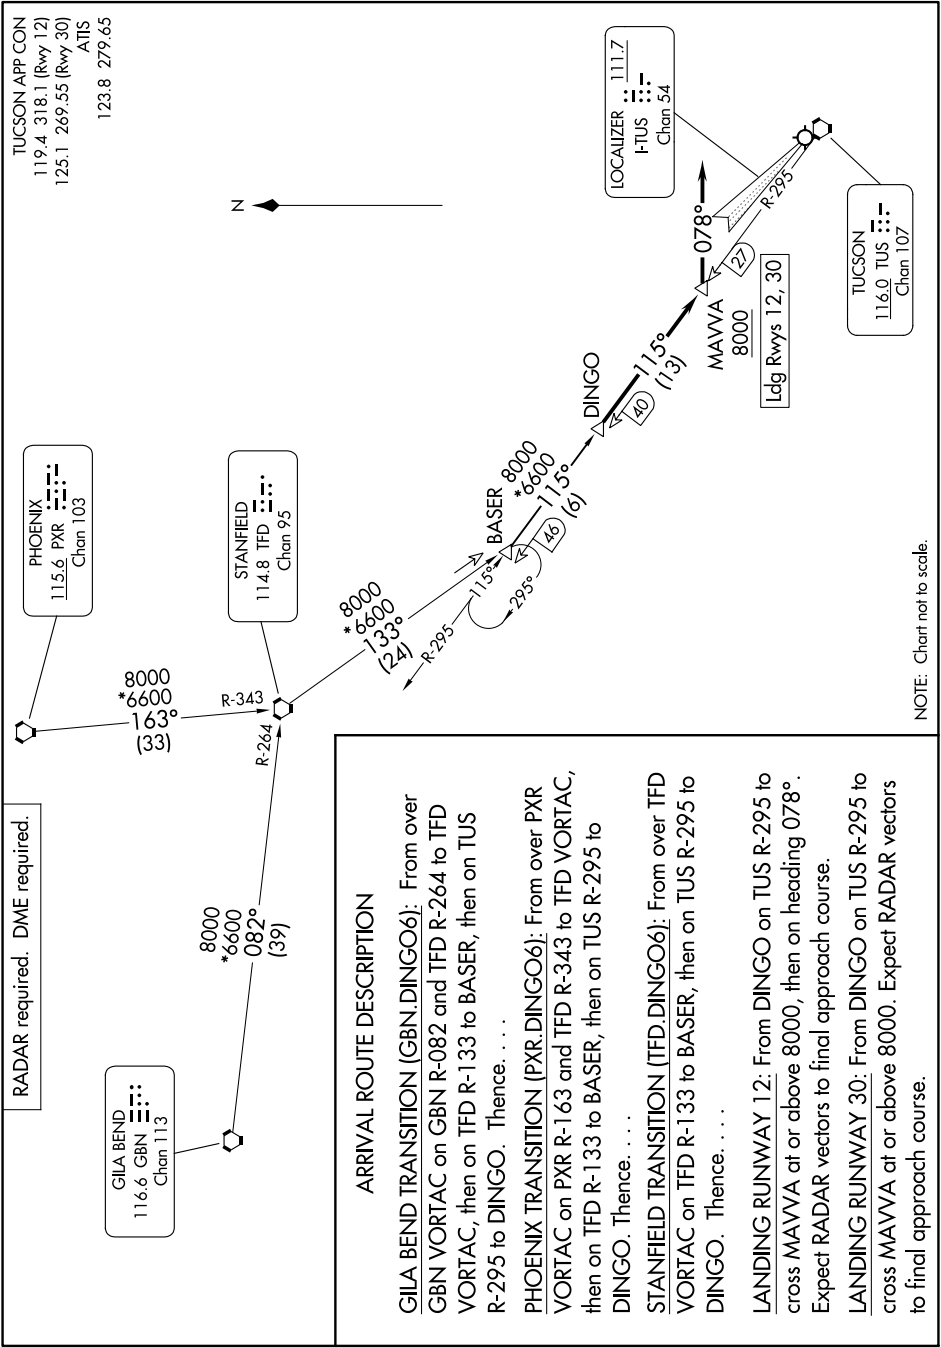

DINGO SIX ARRIVAL

AL-430 (FAA)

TUCSON INTL (TUS)
TUCSON, ARIZONA

SW-4, 13 JUN 2024 to 11 JUL 2024

DINGO SIX ARRIVAL

TUCSON, ARIZONA
TUCSON INTL (TUS)

SW-4, 13 JUN 2024 to 11 JUL 2024