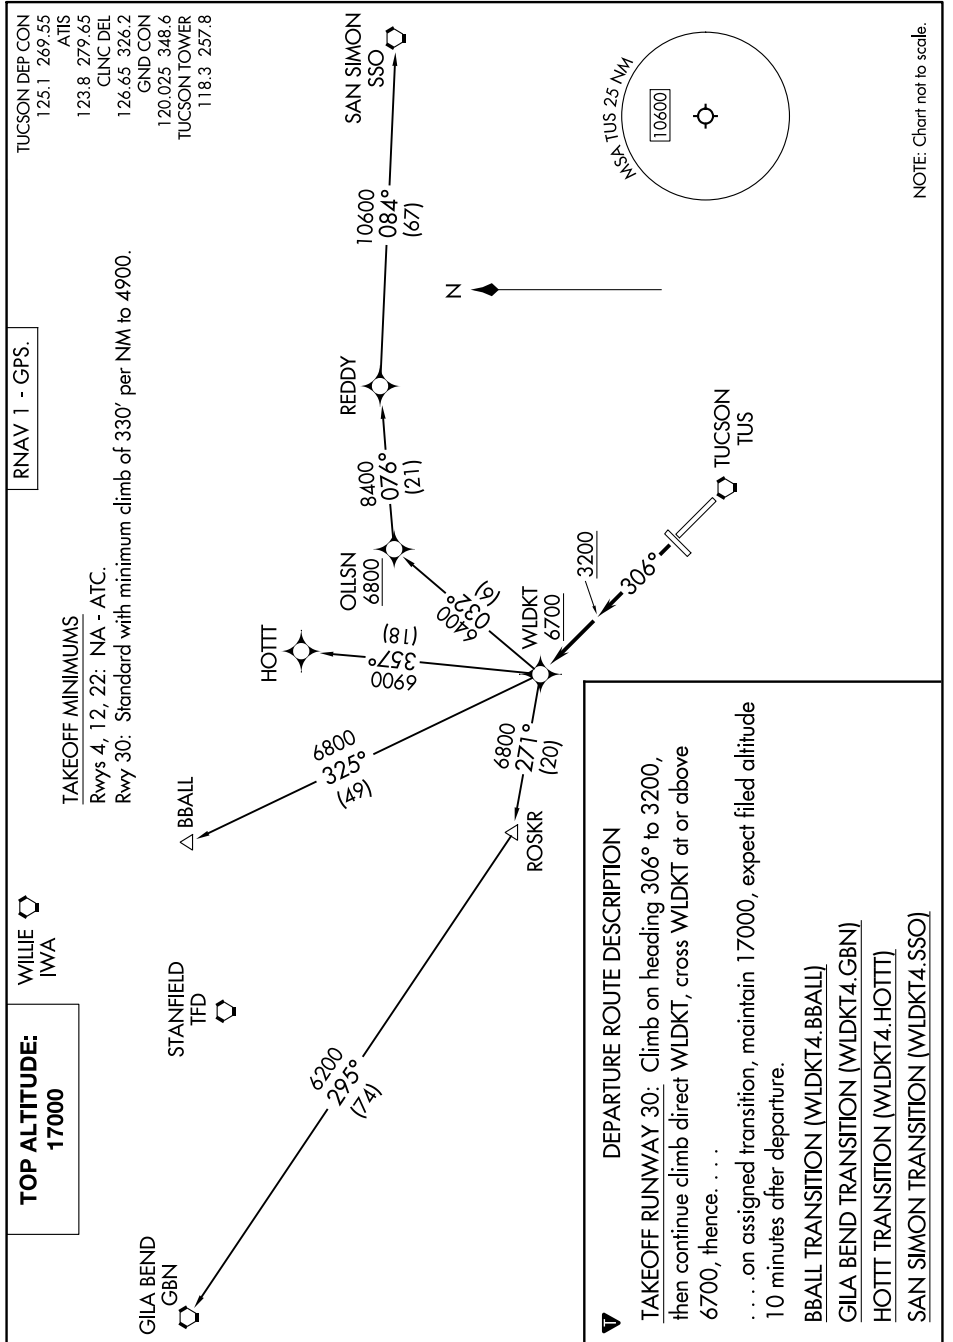

# WLDKT FOUR DEPARTURE (RNAV)

AL-430 (FAA)

TUCSON INTL (TUS)  
TUCSON, ARIZONA

SW-4, 13 JUN 2024 to 11 JUL 2024

# WLDKT FOUR DEPARTURE (RNAV)

SW-4, 13 JUN 2024 to 11 JUL 2024