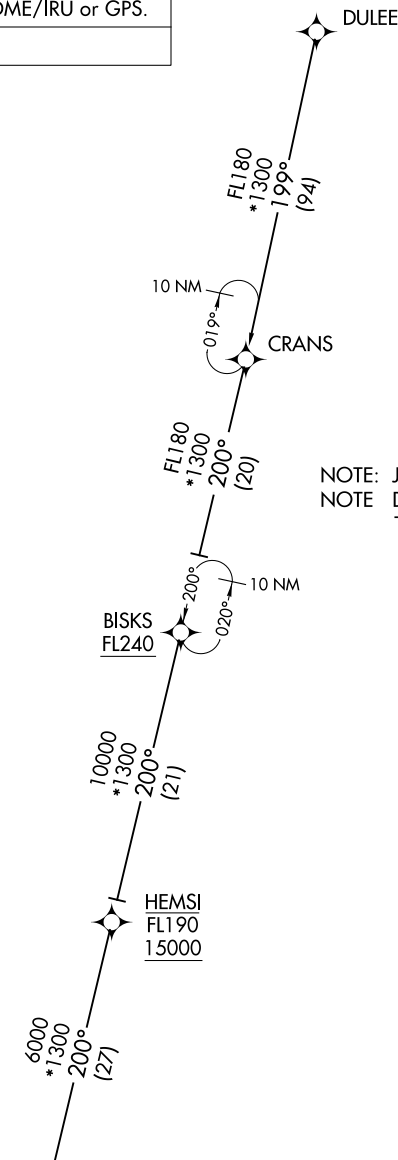

CLMNT TWO ARRIVAL (RNAV) Transition Routes

WEST PALM BEACH, FLORIDA

RNAV 1 - DME/DME/IRU or GPS.

RADAR required.

PALM BEACH APP CON
 124.6 317.4
 F45 CTAF
 123.075
 PBI D-ATIS
 123.75

NOTE: Jet aircraft only.
 NOTE: Do not file CRANS, BISK Transitions-
 To be assigned by ATC

NOTE: Chart not to scale.

(CONTINUED ON FOLLOWING PAGE)

See following page for arrival routes.

BISK TRANSITION (BISK.CLMNT2)
CRANS TRANSITION (CRANS.CLMNT2)
DULEE TRANSITION (DULEE.CLMNT2)

SE-3, 13 JUN 2024 to 11 JUL 2024

SE-3, 13 JUN 2024 to 11 JUL 2024