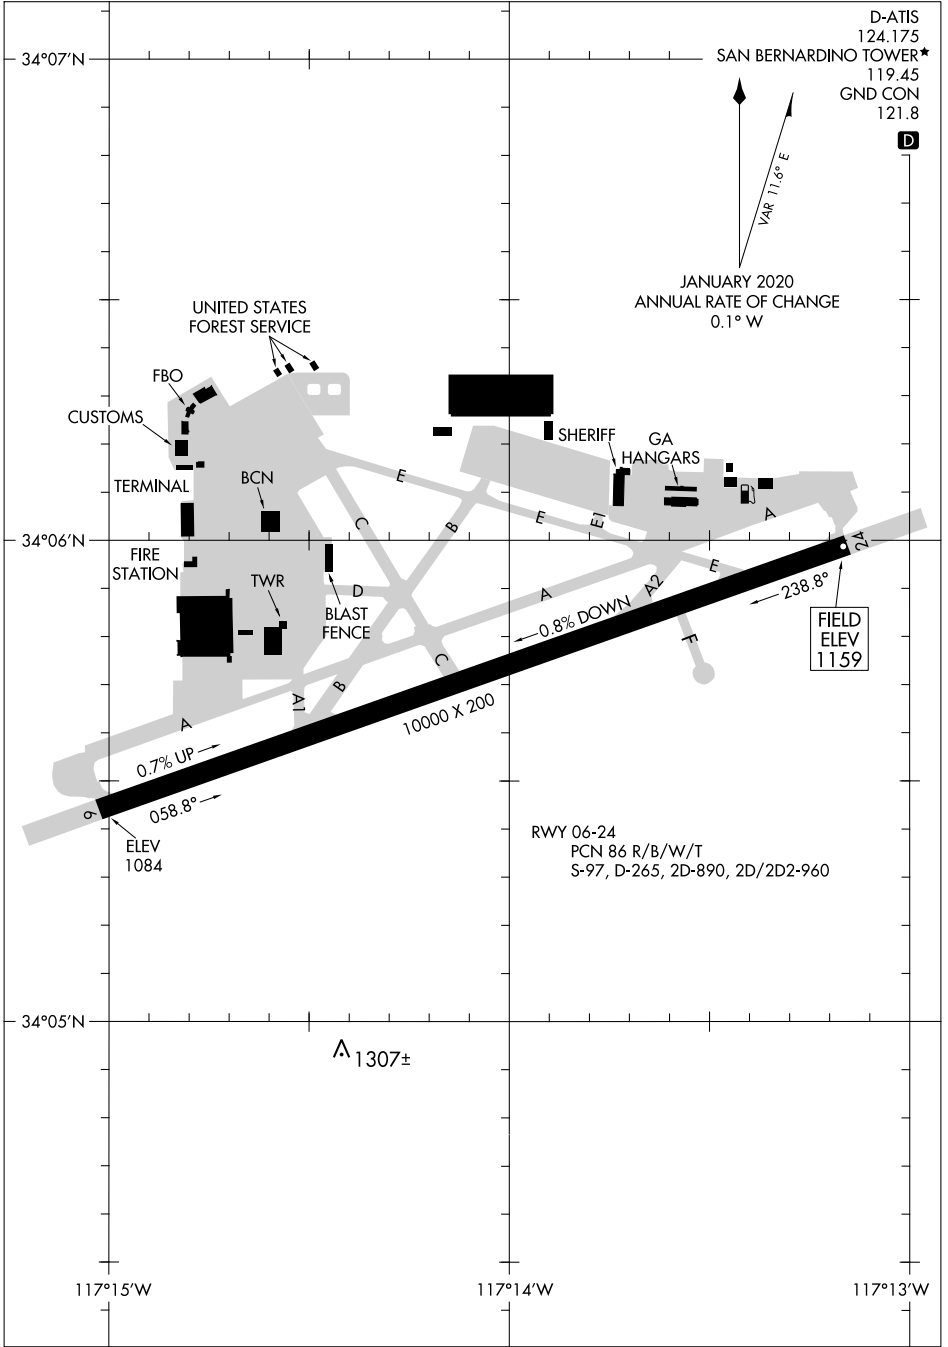

AIRPORT DIAGRAM

AL-547 (FAA)

SAN BERNARDINO INTL (SBD)
SAN BERNARDINO, CALIFORNIA

D-ATIS
124.175
SAN BERNARDINO TOWER*
119.45
GND CON
121.8

JANUARY 2020
ANNUAL RATE OF CHANGE
0.1° W

D

SW-3, 13 JUN 2024 to 11 JUL 2024

SW-3, 13 JUN 2024 to 11 JUL 2024

117°15'W

117°14'W

117°13'W

AIRPORT DIAGRAM

SAN BERNARDINO, CALIFORNIA
SAN BERNARDINO INTL (SBD)