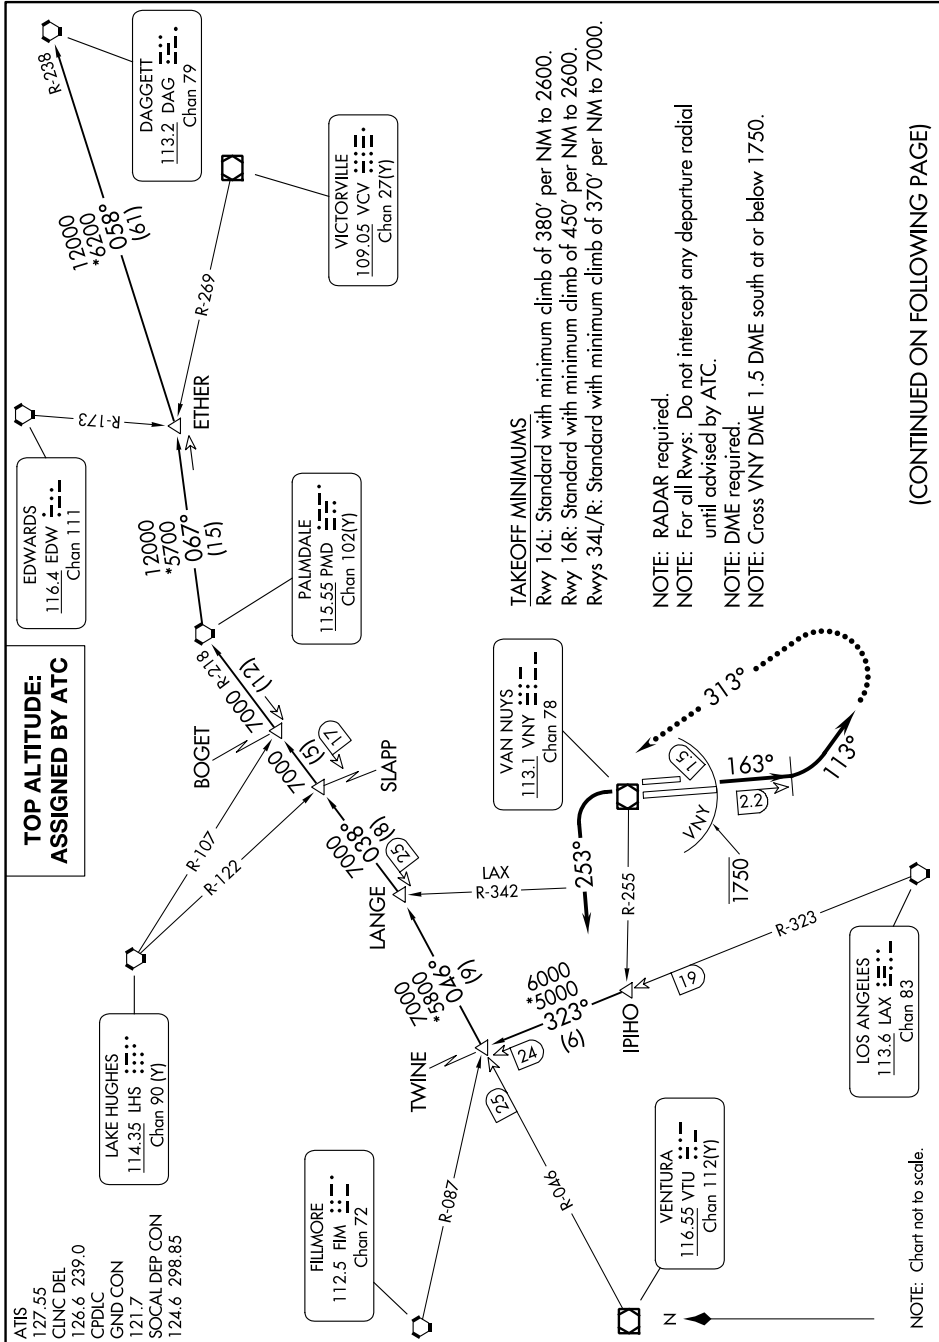

NEWHALL ONE DEPARTURE

AL-552 (FAA)

VAN NUYS (VNY)
VAN NUYS, CALIFORNIA

SW-3, 13 JUN 2024 to 11 JUL 2024

NEWHALL ONE DEPARTURE

VAN NUYS, CALIFORNIA
VAN NUYS (VNY)

NOTE: Chart not to scale.

(CONTINUED ON FOLLOWING PAGE)

SW-3, 13 JUN 2024 to 11 JUL 2024