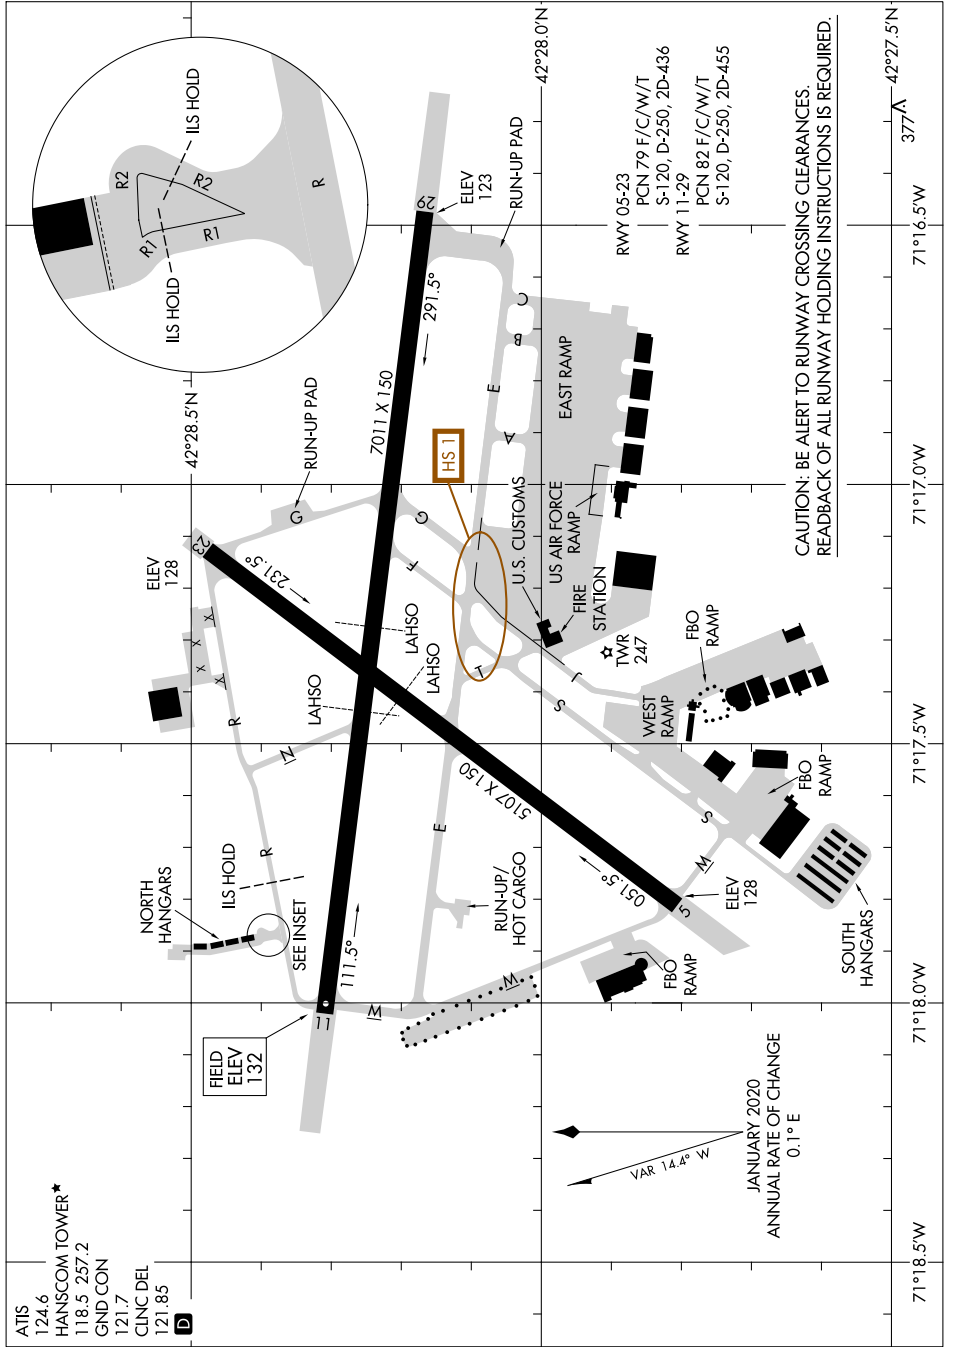

24137

AIRPORT DIAGRAM

AL-626 (FAA)

LAURENCE G HANSCOM FLD (B/E/D)
BEDFORD, MASSACHUSETTS

NE-1, 13 JUN 2024 to 11 JUL 2024

ATIS 124.6
 HANSCOM TOWER* 118.5 257.2
 GND CON 121.7
 CLNC DEL 121.85
D

AIRPORT DIAGRAM

24137

BEDFORD, MASSACHUSETTS

LAURENCE G HANSCOM FLD (B/E/D)

NE-1, 13 JUN 2024 to 11 JUL 2024

CAUTION: BE ALERT TO RUNWAY CROSSING CLEARANCES.
READBACK OF ALL RUNWAY HOLDING INSTRUCTIONS IS REQUIRED.