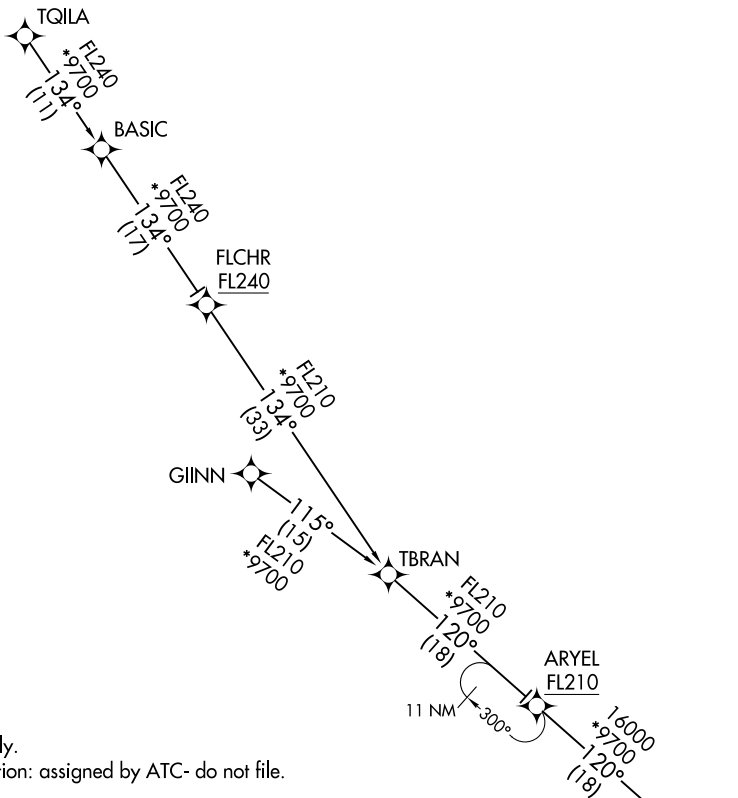

COKTL THREE ARRIVAL (RNAV) Transition Routes

RNAV 1 - DME/DME/IRU or GPS.

RADAR required.

LAS VEGAS APP CON

125.025 379.15

D-ATIS

132.4

LAS VEGAS TOWER

118.75 257.8 (Rwys 1L/19R, 1R/19L)

119.9 257.8 (Rwys 8L/26R, 8R/26L)

NOTE: Jet aircraft only.

NOTE: GIINN Transition: assigned by ATC- do not file.

(CONTINUED ON FOLLOWING PAGE)

FLCHR TRANSITION (FLCHR.COKTL3)

GIINN TRANSITION (GIINN.COKTL3)

TQILA TRANSITION (TQILA.COKTL3)

NOTE: Chart not to scale.

See following page for Arrival Routes

COKTL THREE ARRIVAL (RNAV) Transition Routes

SW-4, 13 JUN 2024 to 11 JUL 2024

SW-4, 13 JUN 2024 to 11 JUL 2024