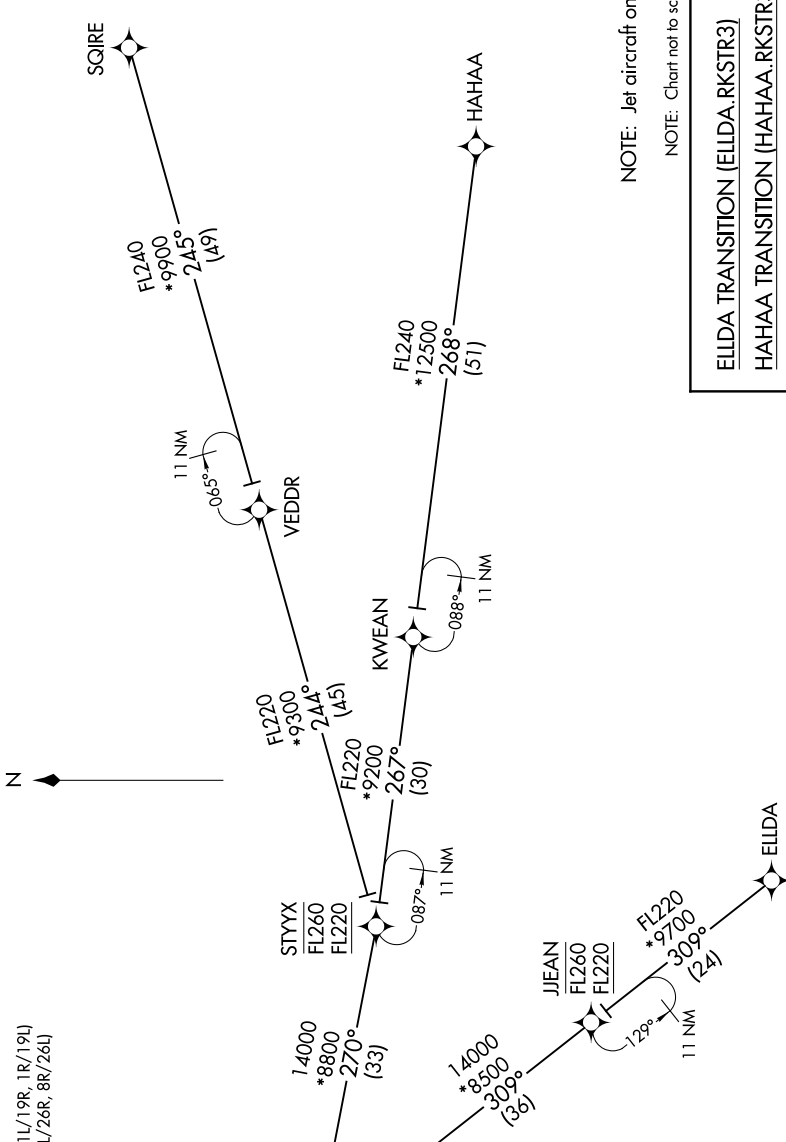

RKSTR THREE ARRIVAL (RNAV) Transition Routes

RNAV 1 - DME/DME/IRU or GPS.
RADAR required.

SW-4, 13 JUN 2024 to 11 JUL 2024

LAS VEGAS APP CON
119.775 282.2
D-ATIS
132.4
LAS VEGAS TOWER
118.75 257.8 (Rwys 1L/19R, 1R/19L)
119.9 257.8 (Rwys 8L/26R, 8R/26L)

See following page for arrival routes.

PEHTY	FL190	250K
	14000	

10 NM
108°
28°

NOTE: Jet aircraft only.
NOTE: Chart not to scale.

ELDDA TRANSITION (ELDDA.RKSTR3)
HAHAH TRANSITION (HAHAH.RKSTR3)
SQIRE TRANSITION (SQIRE.RKSTR3)

(CONTINUED ON FOLLOWING PAGE)

SW-4, 13 JUN 2024 to 11 JUL 2024