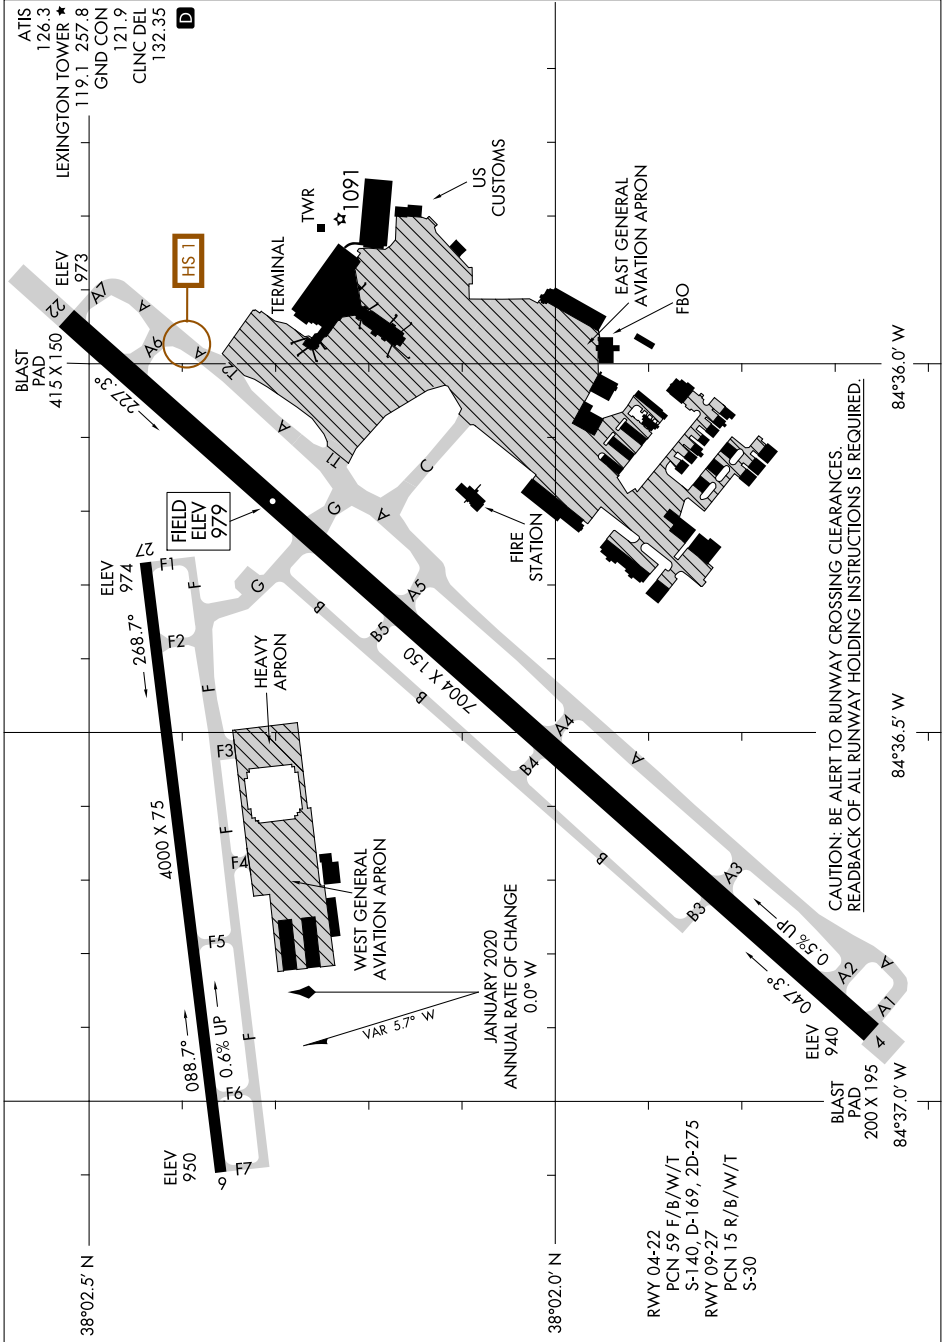

24081

# AIRPORT DIAGRAM

AL-697 (FAA)

BLUE GRASS (LEX)  
LEXINGTON, KENTUCKY

SE-1, 13 JUN 2024 to 11 JUL 2024

SE-1, 13 JUN 2024 to 11 JUL 2024

# AIRPORT DIAGRAM

24081

LEXINGTON, KENTUCKY  
BLUE GRASS (LEX)