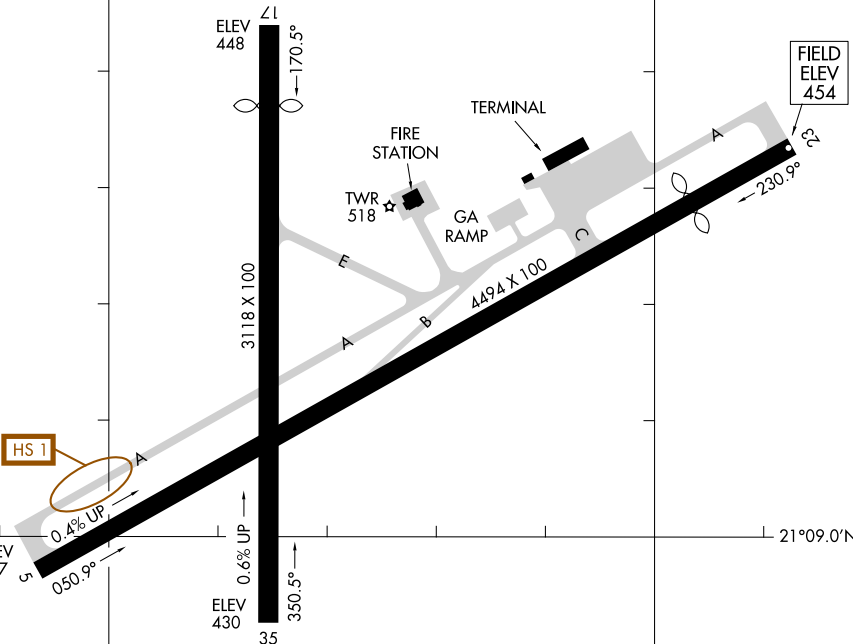

# AIRPORT DIAGRAM

MOLOKAI (MKK) (PHMK)  
KAUNAKAKAI, HAWAII

AL-759 (FAA)

ATIS  
128.2  
MOLOKAI TOWER ★  
125.7 306.2  
GND CON  
121.9

21°09.5'N

PAC, 16 MAY 2024 to 11 JUL 2024

HS 1

PAC, 16 MAY 2024 to 11 JUL 2024

RWY 05-23  
PCN 28 F/A/W/T  
S-30, D-48  
RWY 17-35  
PCN 4 F/B/W/T  
S-13

CAUTION: BE ALERT TO RUNWAY CROSSING CLEARANCES.  
READBACK OF ALL RUNWAY HOLDING INSTRUCTIONS IS REQUIRED.

157°06.0'W

157°05.5'W