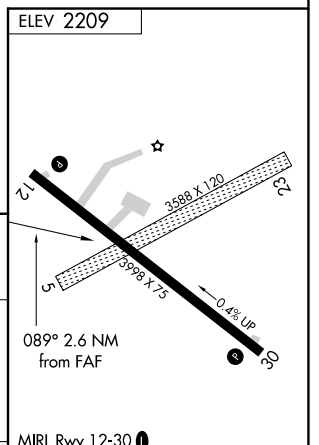

VOR/DME PHP 108.4 Chan 21	APP CRS 089°	Rwy Idg TDZE Apt Elev N/A N/A 2209
---	------------------------	--

VOR-A PHILIP (PHP)

⚠ Circling to Rwy 12-30 NA at night. When local altimeter setting not received, use Pierre Rgnl altimeter setting and increase all MDA 220 feet, and increase Circling Cat C visibility ¾ mile.

⚠ MISSED APPROACH: Climb to 4500 on PHP VOR/DME R-090, then left turn direct PHP VOR/DME and hold.

ASOS 118.375	DENVER CENTER 127.95 338.2	UNICOM 122.8 (CTAF) 📻
------------------------	--------------------------------------	--

CATEGORY	FAF to MAP 2.6 NM			
	A	B	C	D
📻 CIRCLING	2720-1 511 (600-1)	2760-1 551 (600-1)	2840-1¾ 631 (700-1¾)	NA
	Knots: 60	90	120	150
	Min:Sec: 2:36	1:44	1:18	1:02
		180	0:52	

NC-1, 13 JUN 2024 to 11 JUL 2024