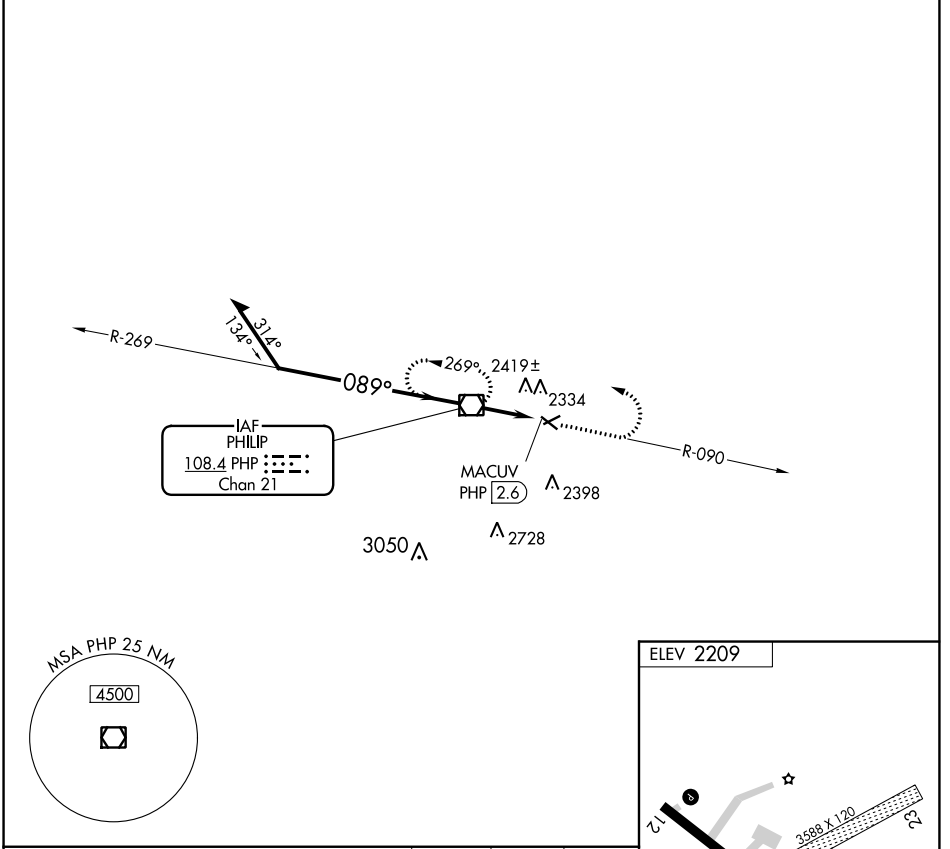

VOR/DME PHP 108.4 Chan 21	APP CRS 089°	Rwy Idg TDZE Apt Elev N/A N/A 2209
---	------------------------	--

VOR-A PHILIP (PHP)

⚠ Circling to Rwy 12-30 NA at night. When local altimeter setting not received, use Pierre Rgnl altimeter setting and increase all MDA 220 feet, and increase Circling Cat C visibility ¾ mile.

⚠ MISSED APPROACH: Climb to 4500 on PHP VOR/DME R-090, then left turn direct PHP VOR/DME and hold.

ASOS 118.375	DENVER CENTER 127.95 338.2	UNICOM 122.8 (CTAF) 📻
------------------------	--------------------------------------	--

CATEGORY	FAF to MAP 2.6 NM			
	A	B	C	D
📻 CIRCLING	2720-1 511 (600-1)	2760-1 551 (600-1)	2840-1¾ 631 (700-1¾)	NA
	Knots: 60	90	120	150
	Min:Sec: 2:36	1:44	1:18	1:02
		180	0:52	

NC-1, 13 JUN 2024 to 11 JUL 2024

NC-1, 13 JUN 2024 to 11 JUL 2024