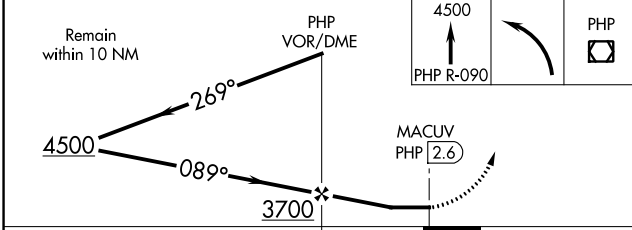

VOR/DME PHP 108.4 Chan 21	APP CRS 089°	Rwy Idg TDZE Apt Elev N/A N/A 2209
---	------------------------	--

VOR-A PHILIP (PHP)

⚠ Circling to Rwy 12-30 NA at night. When local altimeter setting not received, use Pierre Rgnl altimeter setting and increase all MDA 220 feet, and increase Circling Cat C visibility ¾ mile.

⚠ MISSED APPROACH: Climb to 4500 on PHP VOR/DME R-090, then left turn direct PHP VOR/DME and hold.

ASOS 118.375	DENVER CENTER 127.95 338.2	UNICOM 122.8 (CTAF) 📻
------------------------	--------------------------------------	--

CATEGORY	FAF to MAP 2.6 NM			
	A	B	C	D
📻 CIRCLING	2720-1 511 (600-1)	2760-1 551 (600-1)	2840-1¾ 631 (700-1¾)	NA
	Knots: 60	90	120	150
	Min:Sec: 2:36	1:44	1:18	1:02
		180	0:52	

NC-1, 13 JUN 2024 to 11 JUL 2024