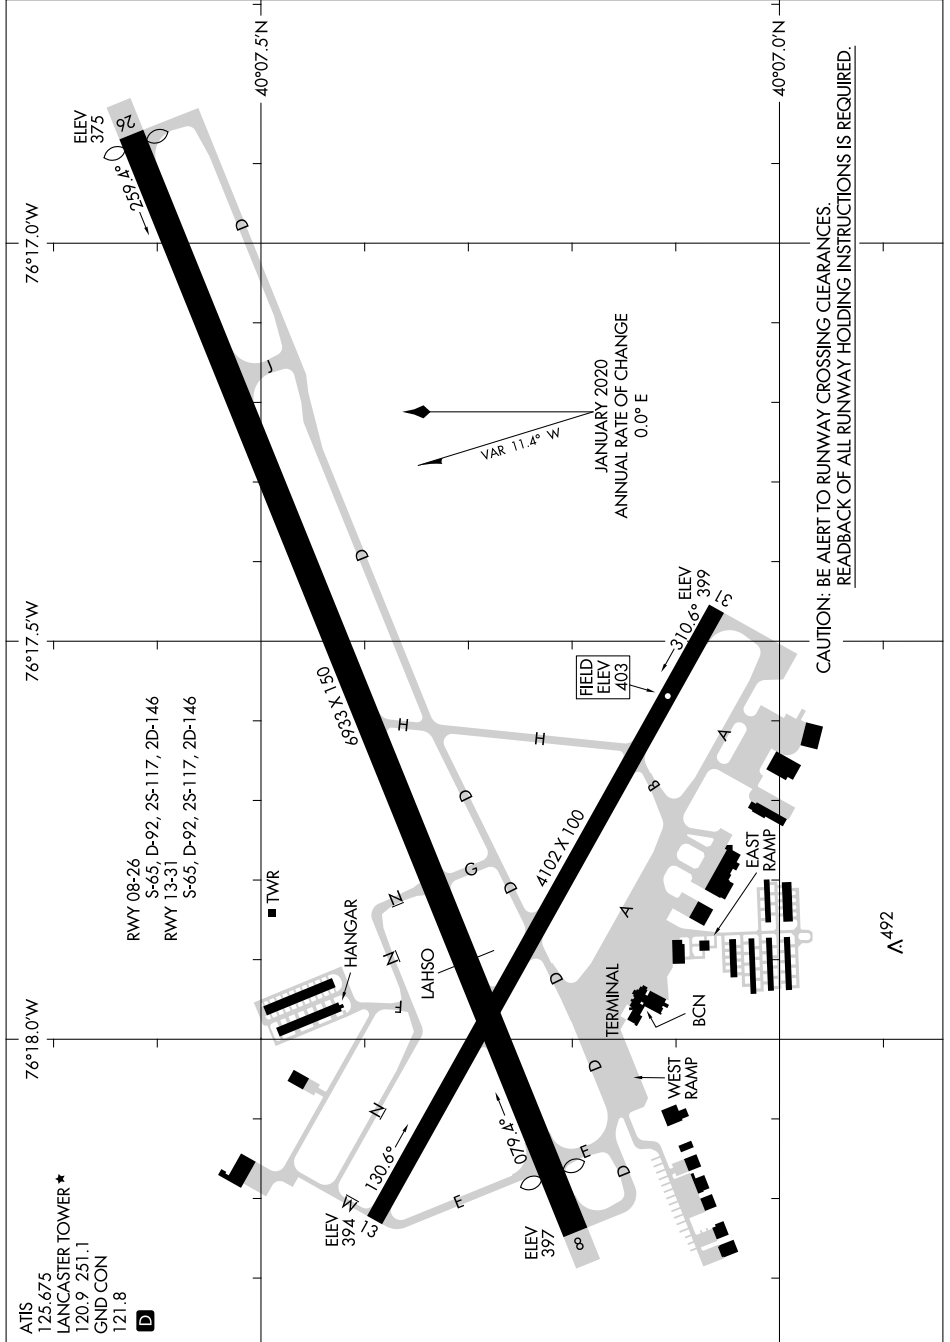

23334

# AIRPORT DIAGRAM

AL-927 (FAA)

LANCASTER (LNS)  
LANCASTER, PENNSYLVANIA

NE-4, 13 JUN 2024 to 11 JUL 2024

CAUTION: BE ALERT TO RUNWAY CROSSING CLEARANCES.  
REARBACK OF ALL RUNWAY HOLDING INSTRUCTIONS IS REQUIRED.

A 492

NE-4, 13 JUN 2024 to 11 JUL 2024

# AIRPORT DIAGRAM

23334

LANCASTER, PENNSYLVANIA  
LANCASTER (LNS)