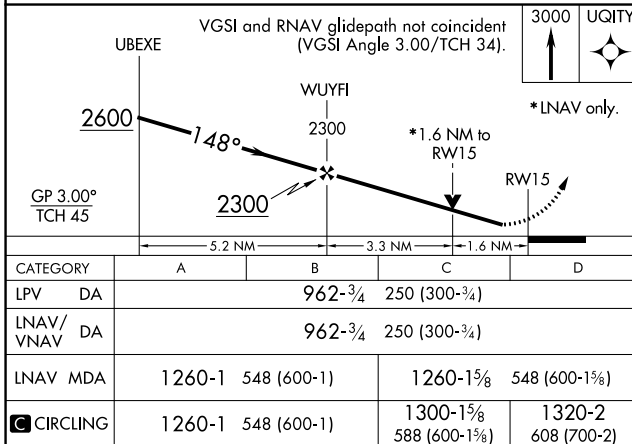

WAAS CH 72941 W15A	APP CRS 148°	Rwy ldg TDZE Apt Elev	5503 712 712
--	------------------------	-----------------------------	---

RNAV (GPS) RWY 15

AURORA MUNI (A.R.R.)

RNP APCH - GPS.				MISSED APPROACH: Climb to 3000 direct UQITY and hold, continue climb-in-hold to 3000.	
▼ For uncompensated Baro-VNAV systems, LNAV/VNAV NA below -20°C or above 54°C. Rwy 15 helicopter visibility reduction below ¼ SM NA.					
ATIS 125.85	CHICAGO APP CON 133.5 349.0	AURORA TOWER* 120.6 (CTAF) 0	GND CON 121.7	CLNC DEL 121.7 (When tower closed)	UNICOM 122.95 123.5