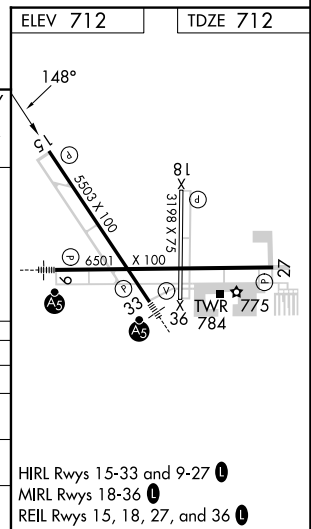

WAAS CH 72941 W15A	APP CRS 148°	Rwy ldg TDZE Apt Elev	5503 712 712
--	------------------------	-----------------------------	---

RNAV (GPS) RWY 15

AURORA MUNI (A.R.R.)

RNP APCH - GPS.				MISSED APPROACH: Climb to 3000 direct UQITY and hold, continue climb-in-hold to 3000.	
▼ For uncompensated Baro-VNAV systems, LNAV/VNAV NA below -20°C or above 54°C. Rwy 15 helicopter visibility reduction below ¼ SM NA.					
ATIS 125.85	CHICAGO APP CON 133.5 349.0	AURORA TOWER* 120.6 (CTAF) 0	GND CON 121.7	CLNC DEL 121.7 (When tower closed)	UNICOM 122.95 123.5