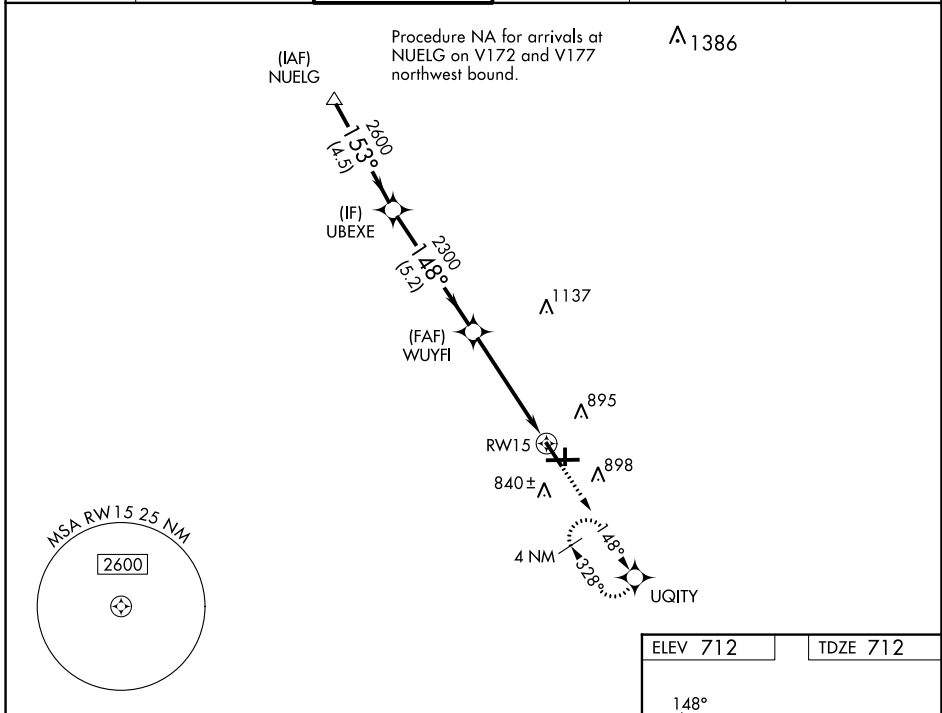

WAAS CH 72941 W15A	APP CRS 148°	Rwy ldg TDZE Apt Elev	5503 712 712
--	------------------------	-----------------------------	---

RNAV (GPS) RWY 15

AURORA MUNI (A.R.R.)

RNP APCH - GPS.				MISSED APPROACH: Climb to 3000 direct UQITY and hold, continue climb-in-hold to 3000.	
▼ For uncompensated Baro-VNAV systems, LNAV/VNAV NA below -20°C or above 54°C. Rwy 15 helicopter visibility reduction below ¼ SM NA.					
ATIS 125.85	CHICAGO APP CON 133.5 349.0	AURORA TOWER* 120.6 (CTAF) 0	GND CON 121.7	CLNC DEL 121.7 (When tower closed)	UNICOM 122.95 123.5

EC-3, 13 JUN 2024 to 11 JUL 2024

EC-3, 13 JUN 2024 to 11 JUL 2024