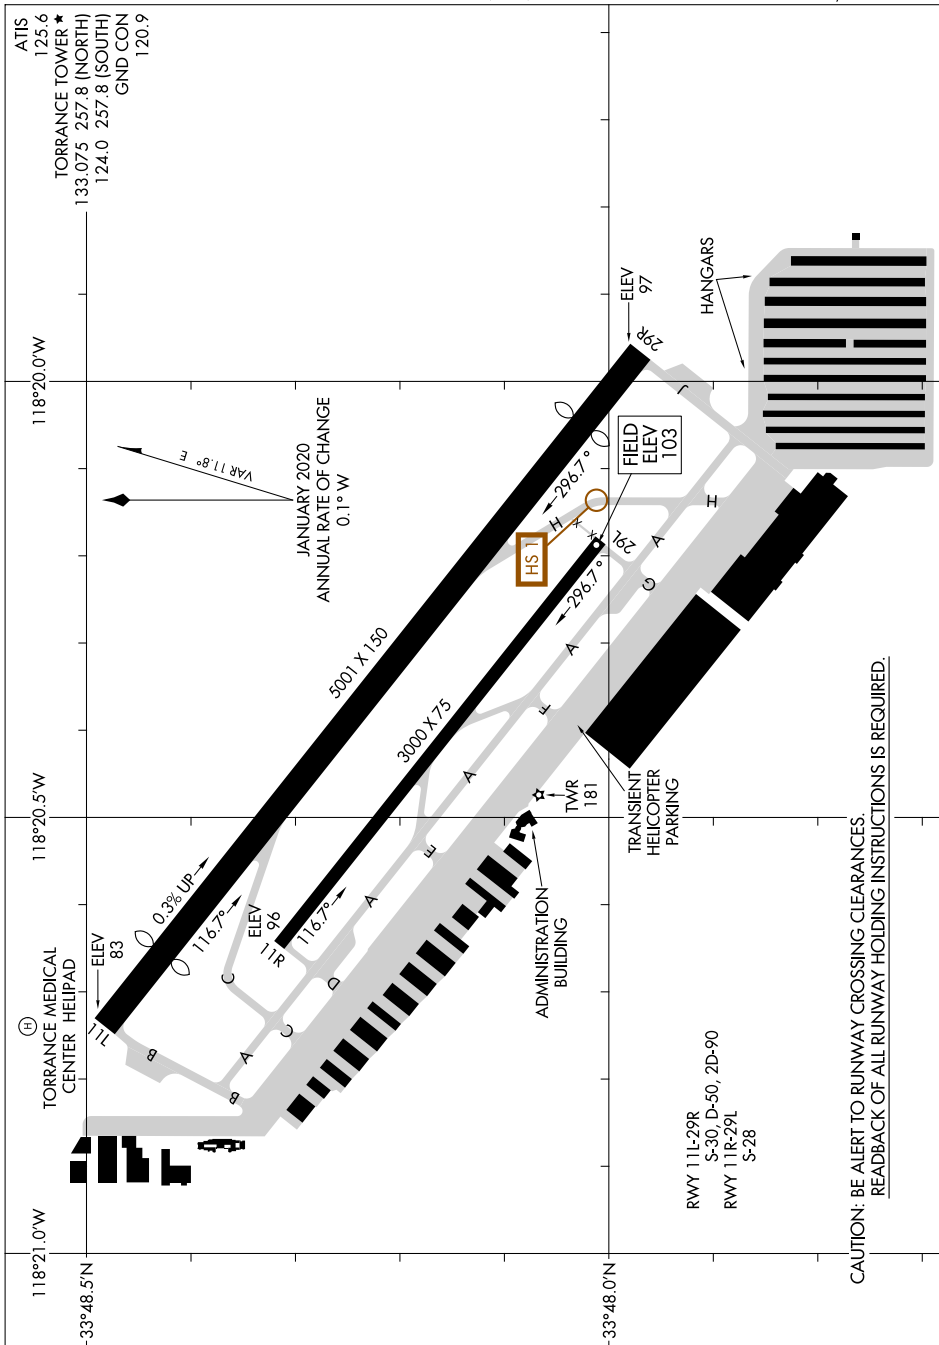

AIRPORT DIAGRAM

AL-5179 (FAA)

ZAMPERINI FLD (TOA)
TORRANCE, CALIFORNIA

SW-3, 13 JUN 2024 to 11 JUL 2024

SW-3, 13 JUN 2024 to 11 JUL 2024

CAUTION: BE ALERT TO RUNWAY CROSSING CLEARANCES.
REARBACK OF ALL RUNWAY HOLDING INSTRUCTIONS IS REQUIRED.

AIRPORT DIAGRAM

TORRANCE, CALIFORNIA
ZAMPERINI FLD (TOA)