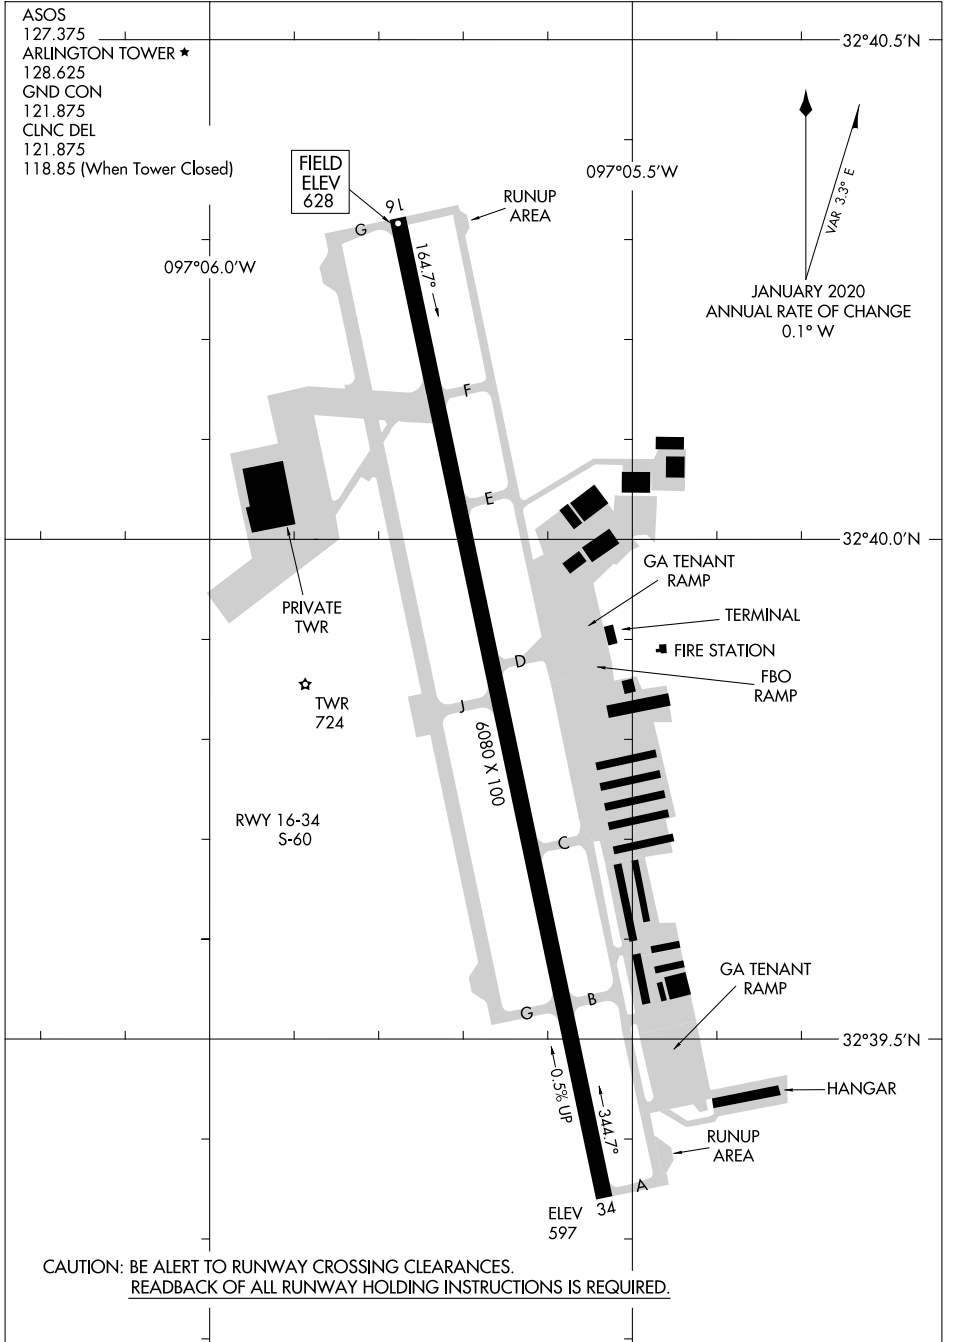

AIRPORT DIAGRAM

AL-5189 (FAA)

ARLINGTON MUNI (GKY)
ARLINGTON, TEXAS

SC-2, 13 JUN 2024 to 11 JUL 2024

SC-2, 13 JUN 2024 to 11 JUL 2024

AIRPORT DIAGRAM

ARLINGTON, TEXAS
ARLINGTON MUNI (GKY)