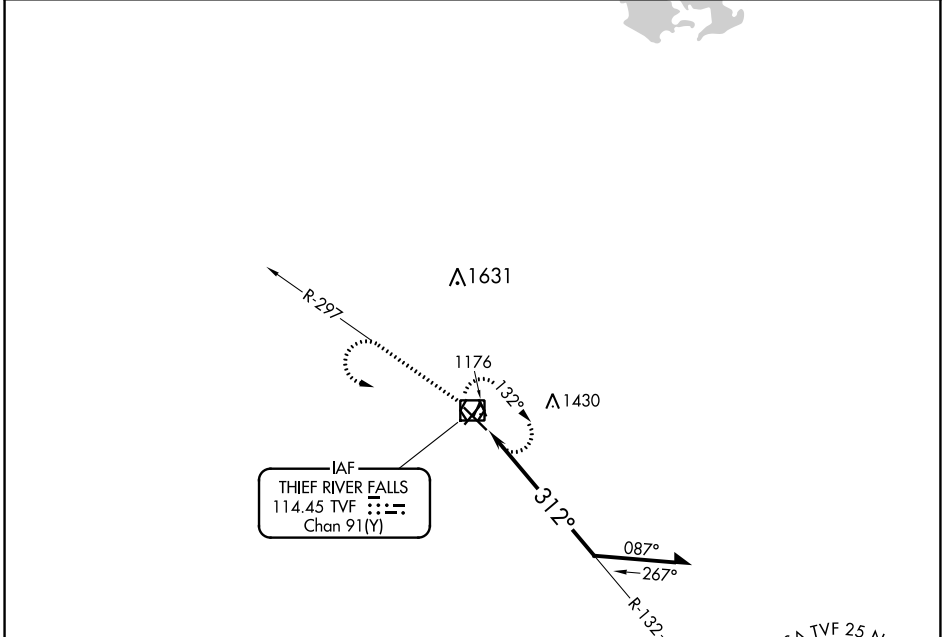

VOR/DME TVF 114.45 Chan 91(Y)	APP CRS 312°	Rwy Idg TDZE Apt Elev	6304 1114 1119
---	------------------------	-----------------------------	---

VOR RWY 31

THIEF RIVER FALLS RGNL (TVF)

		MISSED APPROACH: Climb to 2700 on TVF R-297 then left turn direct TVF VOR/DME and hold.

AWOS-3PT 119.025	MINNEAPOLIS CENTER 132.15 269.6	UNICOM 122.8 (CTAF)
----------------------------	---	-------------------------------

CATEGORY	A	B	C	D
S-31	1660-1/2 546 (600-1/2)		1660-1 1/8 546 (600-1 1/8)	
C CIRCLING	1660-1 541 (600-1)		1820-2 701 (800-2)	1980-2 3/4 861 (900-2 3/4)