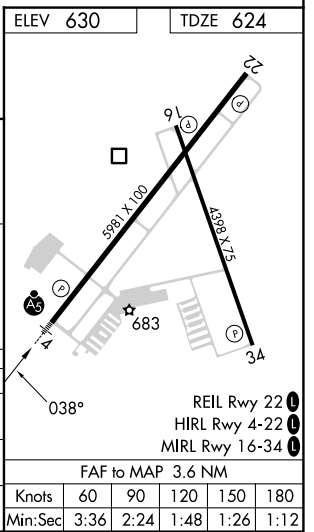

LOC I- <b>IKK</b> <b>108.7</b>	APP CRS <b>038°</b>	Rwy ldg TDZE Apt Elev	<b>5981</b> <b>624</b> <b>630</b>
-----------------------------------	------------------------	-----------------------------	---

# ILS or LOC RWY 4

GREATER KANKAKEE (IKK)

ADF required.		MALSR	MISSED APPROACH: Climb to 2300 then right turn direct LUKOW LOM and hold.
<p>⚠ Circling to Rwy 16, 34 NA at night. For inop ALS, increase S-LOC 4 Cat C/D visibility to ¾ SM.</p>			
AWOS-3 <b>128.475</b>	CHICAGO CENTER <b>132.5 284.7</b>	UNICOM <b>123.0 (CTAF) 0</b>	

CATEGORY	A	B	C	D
S-ILS 4	824-½ 200 (200-½)			
S-LOC 4	920-½ 296 (300-½)	920-¾ 296 (300-¾)		
CIRCLING	1080-1 450 (500-1)	1100-1 470 (500-1)	1140-1½ 510 (600-1½)	1340-2¼ 710 (800-2¼)

EC-3, 13 JUN 2024 to 11 JUL 2024