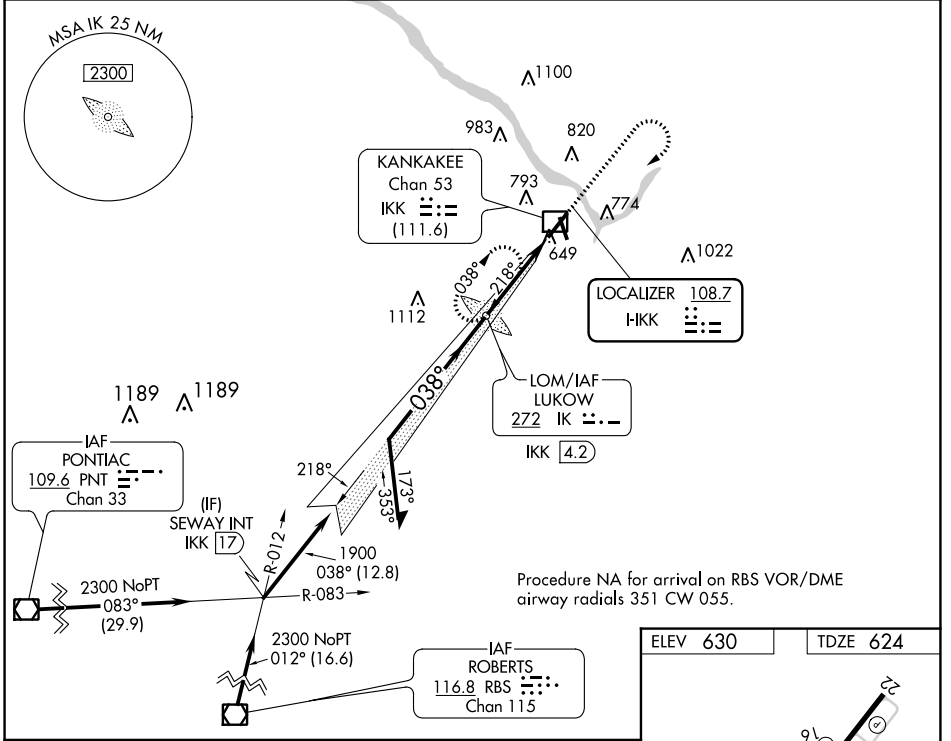

LOC I- <b>IKK</b> <b>108.7</b>	APP CRS <b>038°</b>	Rwy ldg TDZE Apt Elev	<b>5981</b> <b>624</b> <b>630</b>
-----------------------------------	------------------------	-----------------------------	---

# ILS or LOC RWY 4

GREATER KANKAKEE (IKK)

ADF required.		MALSR	MISSED APPROACH: Climb to 2300 then right turn direct LUKOW LOM and hold.
<p>⚠ Circling to Rwy 16, 34 NA at night. For inop ALS, increase S-LOC 4 Cat C/D visibility to ¾ SM.</p>			
AWOS-3 <b>128.475</b>	CHICAGO CENTER <b>132.5 284.7</b>	UNICOM <b>123.0 (CTAF) 0</b>	

CATEGORY	A	B	C	D
S-ILS 4	824-½ 200 (200-½)			
S-LOC 4	920-½ 296 (300-½)	920-¾ 296 (300-¾)		
CIRCLING	1080-1 450 (500-1)	1100-1 470 (500-1)	1140-1½ 510 (600-1½)	1340-2¼ 710 (800-2¼)

EC-3, 13 JUN 2024 to 11 JUL 2024

EC-3, 13 JUN 2024 to 11 JUL 2024