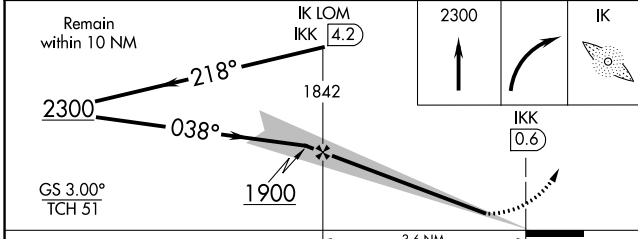

# ILS or LOC RWY 4

GREATER KANKAKEE (IKK)

ADF required.		MALSR	MISSED APPROACH: Climb to 2300 then right turn direct LUKOW LOM and hold.
<p>⚠ Circling to Rwy 16, 34 NA at night. For inop ALS, increase S-LOC 4 Cat C/D visibility to ¾ SM.</p>			
AWOS-3 <b>128.475</b>	CHICAGO CENTER <b>132.5 284.7</b>	UNICOM <b>123.0 (CTAF) 0</b>	

CATEGORY	A	B	C	D
S-ILS 4	824-½ 200 (200-½)			
S-LOC 4	920-½ 296 (300-½)	920-¾ 296 (300-¾)		
CIRCLING	1080-1 450 (500-1)	1100-1 470 (500-1)	1140-1½ 510 (600-1½)	1340-2¼ 710 (800-2¼)

EC-3, 13 JUN 2024 to 11 JUL 2024