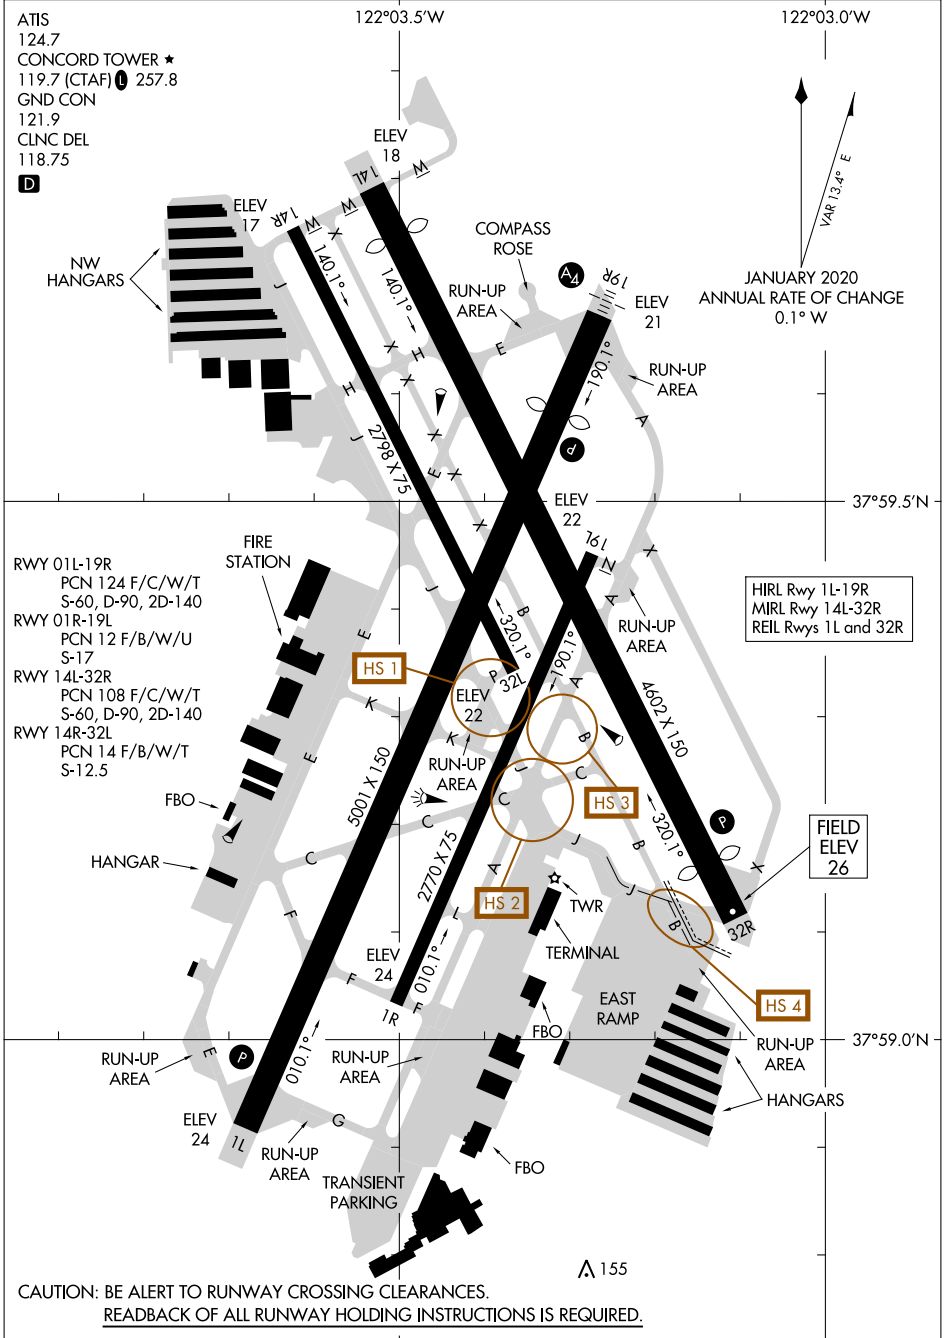

24137

AIRPORT DIAGRAM

BUCHANAN FLD (CCR)
CONCORD, CALIFORNIA

AL-5320 (FAA)

CAUTION: BE ALERT TO RUNWAY CROSSING CLEARANCES.
READBACK OF ALL RUNWAY HOLDING INSTRUCTIONS IS REQUIRED.

SW-2, 13 JUN 2024 to 11 JUL 2024

SW-2, 13 JUN 2024 to 11 JUL 2024

AIRPORT DIAGRAM

24137

CONCORD, CALIFORNIA
BUCHANAN FLD (CCR)