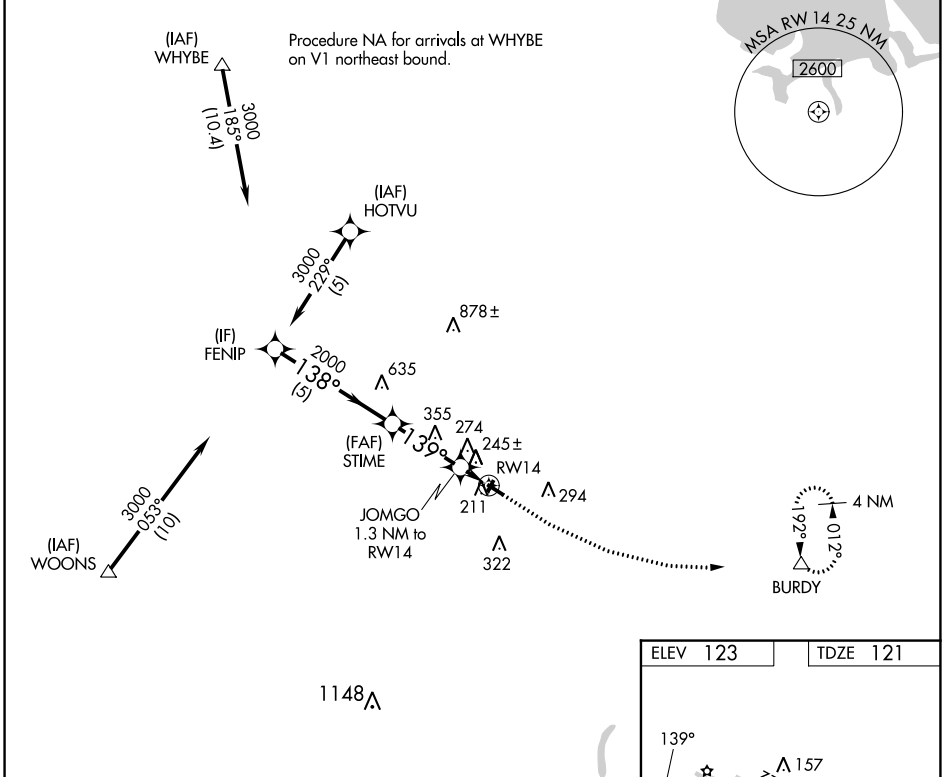

WAAS CH 90444 W14A	APP CRS 139°	Rwy Idg TDZE Apt Elev	2991 121 123
--	------------------------	-----------------------------	---

RNAV (GPS) Z RWY 14

MANSFIELD MUNI (1B9)

RNP APCH - GPS.
 ⚠️ Circling NA to Rwys 4 and 22. Procedure NA at night. Rwy 14 helicopter visibility reduction below 1 SM NA. Use Taunton altimeter setting.

MISSED APPROACH: Climb to 700 then climbing left turn to 2000 direct BURDY and hold.

TAN ASOS 132.675	BOSTON APP CON 124.1	UNICOM 123.0 (CTAF)
----------------------------	--------------------------------	-------------------------------

CATEGORY	A	B	C	D
LPV DA	523-1 1/8	402 (400-1 1/8)		NA
LNAV MDA	540-1	419 (500-1)		NA
CIRCLING	600-1 477 (500-1)	640-1 517 (600-1)		NA

NE-1, 13 JUN 2024 to 11 JUL 2024

NE-1, 13 JUN 2024 to 11 JUL 2024