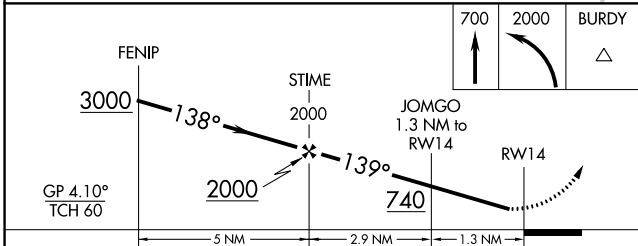

WAAS CH 90444 W14A	APP CRS 139°	Rwy Idg TDZE Apt Elev	2991 121 123
--	------------------------	-----------------------------	---

RNAV (GPS) Z RWY 14

MANSFIELD MUNI (1B9)

RNP APCH - GPS.
 ⚠️ Circling NA to Rwys 4 and 22. Procedure NA at night. Rwy 14 helicopter visibility reduction below 1 SM NA. Use Taunton altimeter setting.

MISSED APPROACH: Climb to 700 then climbing left turn to 2000 direct BURDY and hold.

TAN ASOS 132.675	BOSTON APP CON 124.1	UNICOM 123.0 (CTAF)
----------------------------	--------------------------------	-------------------------------

CATEGORY	A	B	C	D
LPV DA	523-1 1/8	402 (400-1 1/8)		NA
LNAV MDA	540-1	419 (500-1)		NA
CIRCLING	600-1 477 (500-1)	640-1 517 (600-1)		NA

NE-1, 13 JUN 2024 to 11 JUL 2024

NE-1, 13 JUN 2024 to 11 JUL 2024