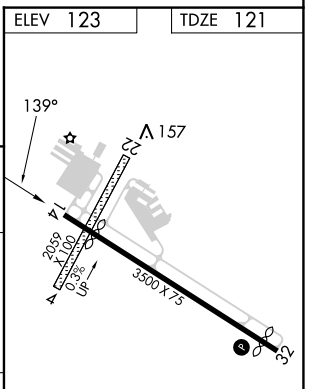

WAAS CH 90444 W14A	APP CRS 139°	Rwy Idg TDZE Apt Elev	2991 121 123
--	------------------------	-----------------------------	---

RNAV (GPS) Z RWY 14

MANSFIELD MUNI (1B9)

RNP APCH - GPS.
 ⚠️ Circling NA to Rwys 4 and 22. Procedure NA at night. Rwy 14 helicopter visibility reduction below 1 SM NA. Use Taunton altimeter setting.

MISSED APPROACH: Climb to 700 then climbing left turn to 2000 direct BURDY and hold.

TAN ASOS 132.675	BOSTON APP CON 124.1	UNICOM 123.0 (CTAF)
----------------------------	--------------------------------	-------------------------------