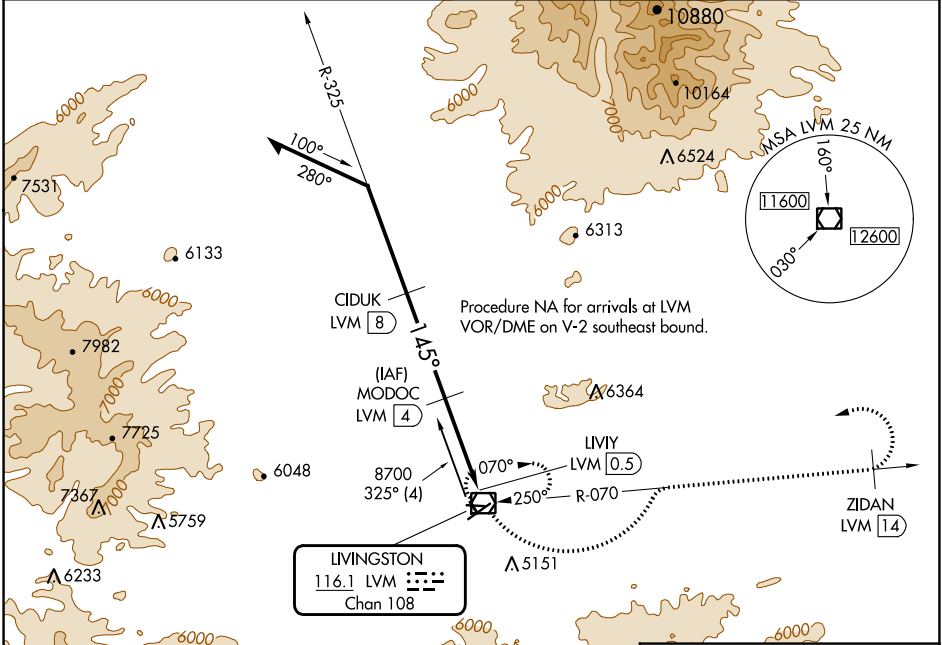

VOR/DME LVM 116.1 Chan 108	APP CRS 145°	Rwy Idg TDZE Apt Elev 4659	N/A N/A
--	------------------------	--	--------------------------

VOR/DME-B MISSION FLD (LVM)

⚠ Circling NA for Cats C southeast of Rwy 4-22.
⚠ Circling NA to Rwy 8-26 and 13-31.
⚠ -29°C

MISSED APPROACH: Climbing left turn to 9900 via LVM VOR/DME R-070 to ZIDAN/14 DME and left turn direct LVM VOR/DME and hold.

ASOS 135.275	BIG SKY APP CON ★ 119.55 235.775	UNICOM 123.0 (CTAF)
------------------------	--	-------------------------------

Remain within 12 NM	MODOC LVM 4	9900 LVM R-070	ZIDAN LVM 14	LVM
8700	CIDUK LVM 8	10000		
7400			LIVY LVM 0.5	
6300				
	4 NM	3.5 NM		

CATEGORY	A	B	C	D
CIRCLING	5540-1¼	881 (900-1¼)	5540-2¾ 881 (900-2¾)	NA

REIL Rwy 22
MIRL Rwy 4-22

NW-1, 13 JUN 2024 to 11 JUL 2024

NW-1, 13 JUN 2024 to 11 JUL 2024