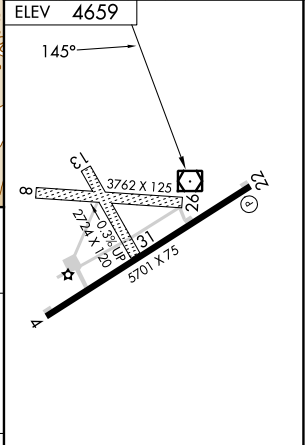

VOR/DME LVM 116.1 Chan 108	APP CRS 145°	Rwy Idg TDZE Apt Elev 4659	N/A N/A
--	------------------------	--	--------------------------

VOR/DME-B MISSION FLD (LVM)

⚠ Circling NA for Cats C southeast of Rwy 4-22.
⚠ Circling NA to Rwy 8-26 and 13-31.
⚠ -29°C

MISSED APPROACH: Climbing left turn to 9900 via LVM VOR/DME R-070 to ZIDAN/14 DME and left turn direct LVM VOR/DME and hold.

ASOS 135.275	BIG SKY APP CON ★ 119.55 235.775	UNICOM 123.0 (CTAF)
------------------------	--	-------------------------------