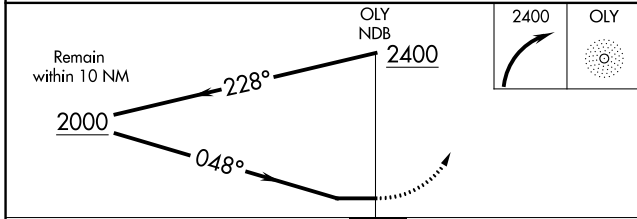

NDB OLY 272	APP CRS 048°	Rwy Idg TDZE Apt Elev	3598 472 482
-----------------------	------------------------	-----------------------------	---

NDB RWY 4
OLNEY-NOBLE (OLY)

⚠ Rwy 4 helicopter visibility reduction below 3/4 SM NA. When local altimeter setting not received, use Evansville Rgnl altimeter setting and increase all MDA 140 feet and increase S-4 Cat C and D and Circling Cat C visibility 3/8 mile and Circling Cat D visibility 1/2 mile.

MISSED APPROACH: Climbing right turn to 2400 in OLY NDB holding pattern.

AWOS-3 119.275	KANSAS CITY CENTER 124.3 269.15	UNICOM 123.0 (CTAF) 0
--------------------------	---	---------------------------------

CATEGORY	A	B	C	D
S-4	1040-1	568 (600-1)	1040-1 5/8	568 (600-1 1/8)
C CIRCLING	1040-1	558 (600-1)	1040-1 5/8 558 (600-1 1/8)	1180-2 1/4 698 (700-2 1/4)

EC-3, 13 JUN 2024 to 11 JUL 2024

EC-3, 13 JUN 2024 to 11 JUL 2024