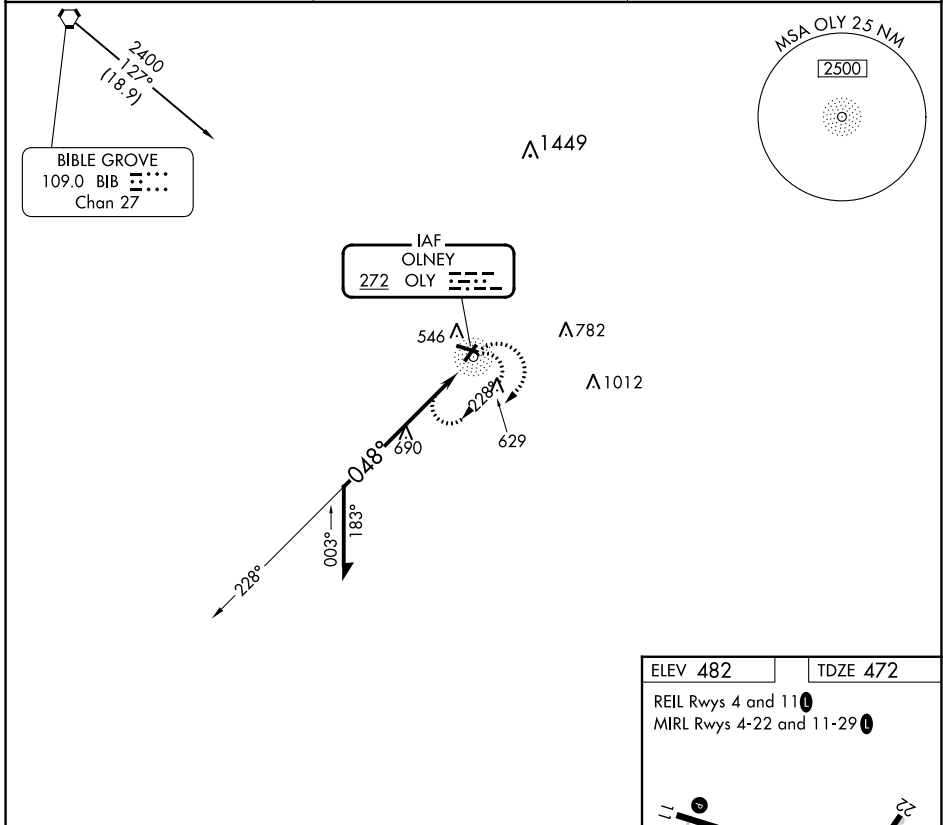

NDB OLY 272	APP CRS 048°	Rwy Idg TDZE Apt Elev	3598 472 482
-----------------------	------------------------	-----------------------------	---

NDB RWY 4
OLNEY-NOBLE (OLY)

⚠ Rwy 4 helicopter visibility reduction below 3/4 SM NA. When local altimeter setting not received, use Evansville Rgnl altimeter setting and increase all MDA 140 feet and increase S-4 Cat C and D and Circling Cat C visibility 3/8 mile and Circling Cat D visibility 1/2 mile.

MISSED APPROACH: Climbing right turn to 2400 in OLY NDB holding pattern.

AWOS-3 119.275	KANSAS CITY CENTER 124.3 269.15	UNICOM 123.0 (CTAF) 0
--------------------------	---	---------------------------------

CATEGORY	A	B	C	D
S-4	1040-1	568 (600-1)	1040-1 5/8	568 (600-1 1/8)
C CIRCLING	1040-1	558 (600-1)	1040-1 5/8 558 (600-1 1/8)	1180-2 1/4 698 (700-2 1/4)

EC-3, 13 JUN 2024 to 11 JUL 2024

EC-3, 13 JUN 2024 to 11 JUL 2024