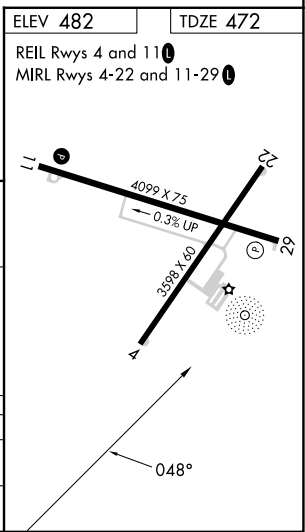

NDB OLY 272	APP CRS 048°	Rwy Idg TDZE Apt Elev	3598 472 482
-----------------------	------------------------	-----------------------------	---

NDB RWY 4
OLNEY-NOBLE (OLY)

⚠ Rwy 4 helicopter visibility reduction below 3/4 SM NA. When local altimeter setting not received, use Evansville Rgnl altimeter setting and increase all MDA 140 feet and increase S-4 Cat C and D and Circling Cat C visibility 3/8 mile and Circling Cat D visibility 1/2 mile.

MISSED APPROACH: Climbing right turn to 2400 in OLY NDB holding pattern.

AWOS-3 119.275	KANSAS CITY CENTER 124.3 269.15	UNICOM 123.0 (CTAF) 0
--------------------------	---	---------------------------------

CATEGORY	A	B	C	D
S-4	1040-1	568 (600-1)	1040-1 5/8	568 (600-1 1/8)
C CIRCLING	1040-1	558 (600-1)	1040-1 5/8 558 (600-1 1/8)	1180-2 1/4 698 (700-2 1/4)

EC-3, 13 JUN 2024 to 11 JUL 2024

EC-3, 13 JUN 2024 to 11 JUL 2024