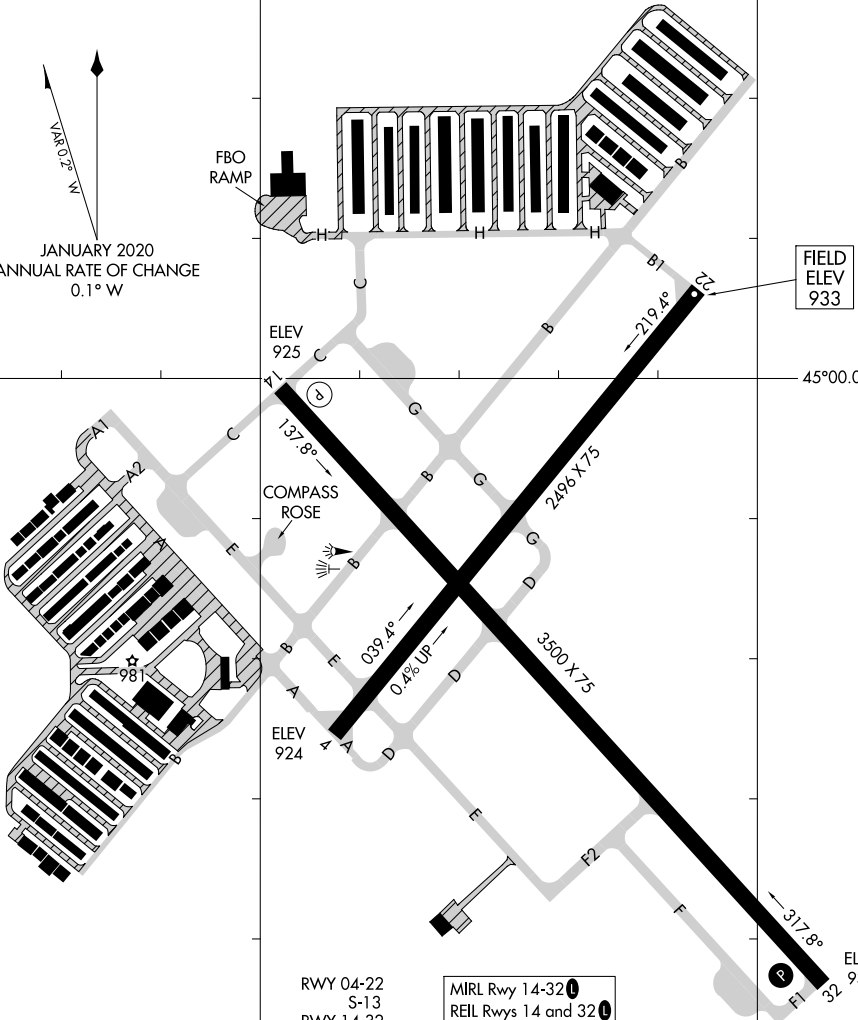

24025

AIRPORT DIAGRAM

AL-5455 (FAA)

LAKE ELMO (21D)
ST PAUL, MINNESOTA

AWOS-3
120.075
CLNC DEL
118.625
CTAF/UNICOM 1
122.8

92°51.5'W

92°51.0'W

JANUARY 2020
ANNUAL RATE OF CHANGE
0.1° W

FBO
RAMP

FIELD
ELEV
933

ELEV
925

45°00.0'N

NC-1, 13 JUN 2024 to 11 JUL 2024

COMPASS
ROSE

RWY 04-22
S-13
RWY 14-32
S-11

MIRL Rwy 14-32
REIL Rwys 14 and 32

NC-1, 13 JUN 2024 to 11 JUL 2024

AIRPORT DIAGRAM

24025

ST PAUL, MINNESOTA
LAKE ELMO (21D)

44°59.5'N