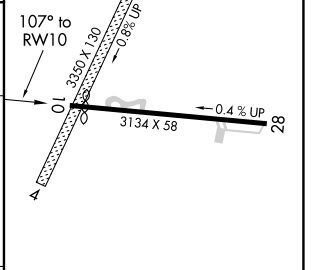

CATEGORY	A	B	C	D
ⓐ CIRCLING	1600-1 561 (600-1)	1700-1 661 (700-1)	1780-2¼ 741 (800-2¼)	NA

REIL Rwy 10 and 28
MIRL Rwy 10-28 **①**