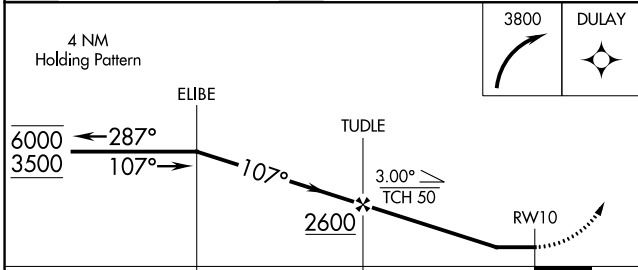

CATEGORY	A	B	C	D
ⓐ CIRCLING	1600-1 561 (600-1)	1700-1 661 (700-1)	1780-2¼ 741 (800-2¼)	NA

REIL Rwy 10 and 28
MIRL Rwy 10-28 **①**