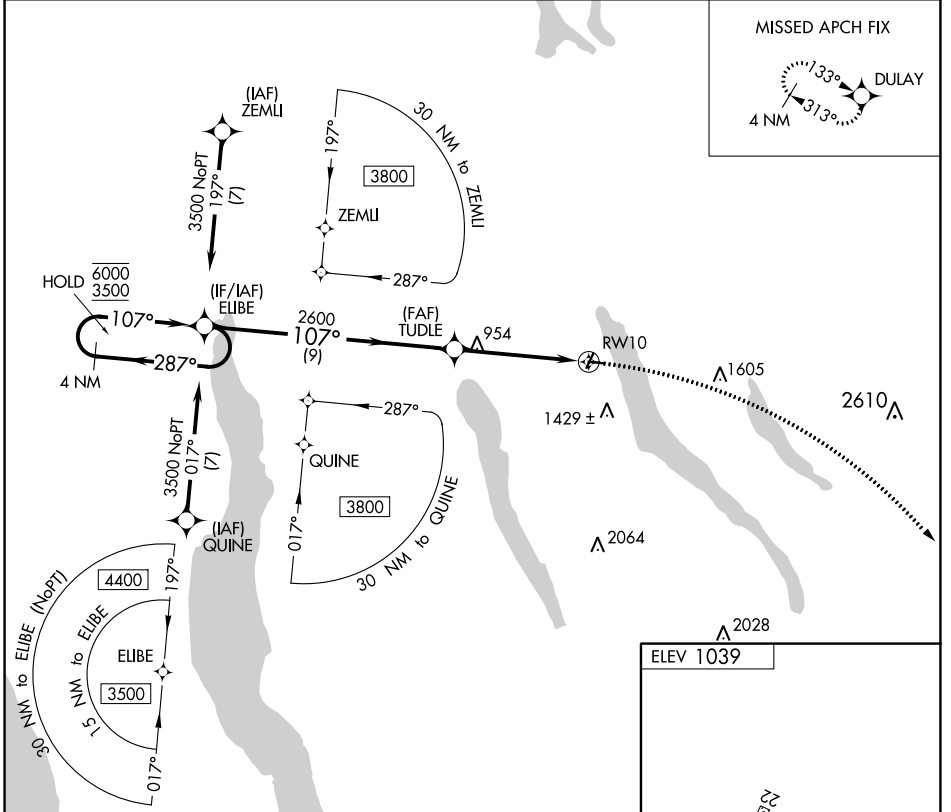

APP CRS	Rwy Idg	N/A
107°	TDZE	N/A
	Apt Elev	1039

RNAV (GPS)-A

SKANEATELES AERO DROME (6B9)

RNP APCH - GPS.

⚠ Circling NA to Rwy 4 and 22. Circling to Rwy 28 NA at night.
⚠ Rwy 28 helicopter visibility reduction below 1 SM NA.

MISSED APPROACH: Climbing right turn to 3800 direct DULAY and hold.

AWOS-3P 120.125	SYRACUSE APP CON 126.125 269.125	UNICOM 122.8 (CTAF) ①
---------------------------	--	--

NE-2, 13 JUN 2024 to 11 JUL 2024

NE-2, 13 JUN 2024 to 11 JUL 2024

CATEGORY	A	B	C	D
ⓐ CIRCLING	1600-1 561 (600-1)	1700-1 661 (700-1)	1780-2¼ 741 (800-2¼)	NA

REIL Rwy 10 and 28
 MIRL Rwy 10-28 **①**