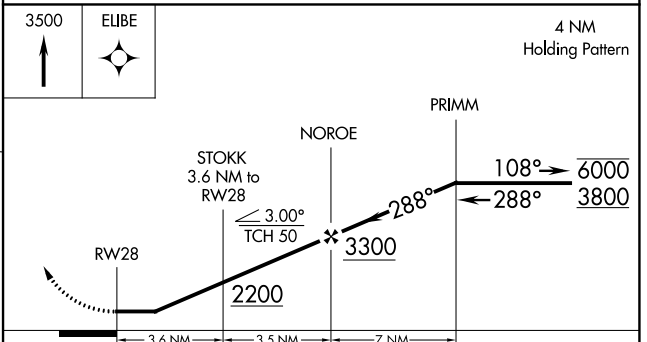

APP CRS 288°	Rwy Idg TDZE Apt Elev	N/A N/A 1039
------------------------	-----------------------------	---

RNAV (GPS)-B

SKANEATELES AERO DROME (6B9)

RNP APCH - GPS.	MISSED APPROACH: Climb to 3500 direct ELIBE and hold.
<p>▼ Circling NA to Rwys 4 and 22. Circling to Rwy 28 NA at night.</p> <p>▲ Rwy 28 helicopter visibility reduction below 1 SM NA.</p>	

AWOS-3P 120.125	SYRACUSE APP CON 126.125 269.125	UNICOM 122.8 (CTAF) 0
---------------------------	--	--

CATEGORY	A	B	C	D
C CIRCLING	1720-1	681 (700-1)	1780-2¼ 741 (800-2¼)	NA

NE-2, 13 JUN 2024 to 11 JUL 2024