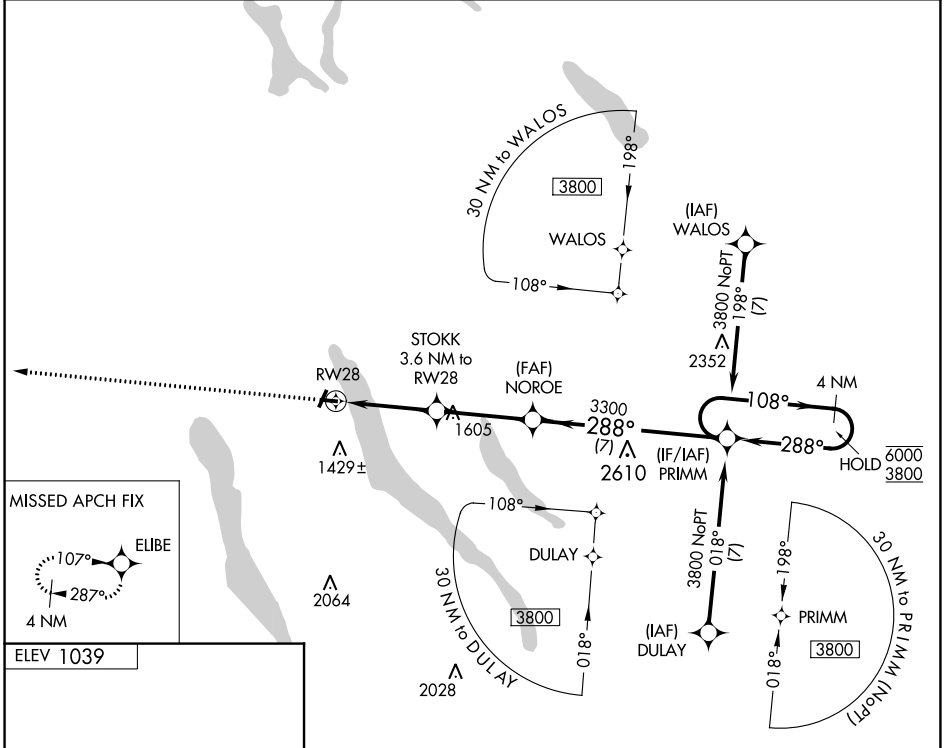

APP CRS 288°	Rwy Idg TDZE Apt Elev	N/A N/A 1039
------------------------	-----------------------------	---

RNAV (GPS)-B

SKANEATELES AERO DROME (6B9)

RNP APCH - GPS.	MISSED APPROACH: Climb to 3500 direct ELIBE and hold.
<p>▼ Circling NA to Rwys 4 and 22. Circling to Rwy 28 NA at night.</p> <p>▲ Rwy 28 helicopter visibility reduction below 1 SM NA.</p>	

AWOS-3P 120.125	SYRACUSE APP CON 126.125 269.125	UNICOM 122.8 (CTAF) 0
---------------------------	--	--

CATEGORY	A	B	C	D
C CIRCLING	1720-1	681 (700-1)	1780-2¼ 741 (800-2¼)	NA

NE-2, 13 JUN 2024 to 11 JUL 2024

NE-2, 13 JUN 2024 to 11 JUL 2024