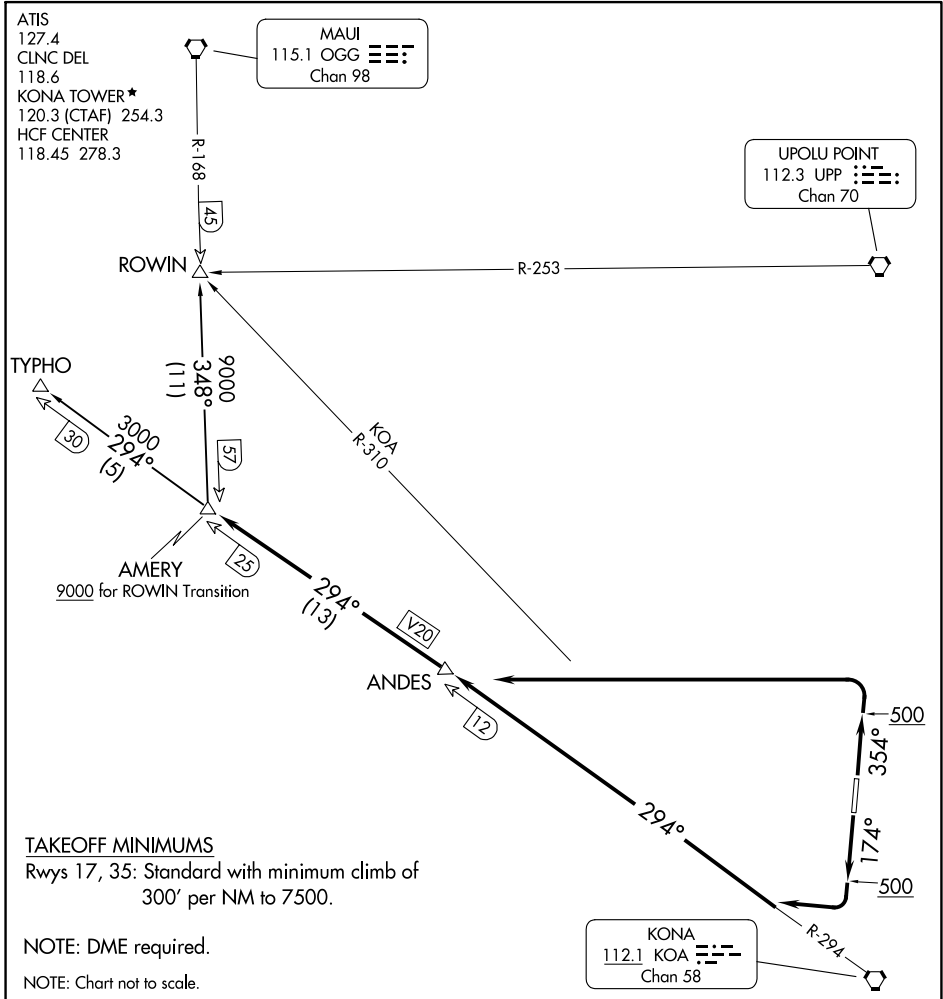

(AMERY4.AMERY) 24025

AMERY FOUR DEPARTURE

ELLISON ONIZUKA KONA INTL AT KEAHOLE (KOA) (PHKO)
AL-5761 (FAA) KAILUA-KONA, HAWAII

PAC, 16 MAY 2024 to 11 JUL 2024

PAC, 16 MAY 2024 to 11 JUL 2024

TAKEOFF MINIMUMS

Rwys 17, 35: Standard with minimum climb of 300' per NM to 7500.

NOTE: DME required.

NOTE: Chart not to scale.

DEPARTURE ROUTE DESCRIPTION

TAKEOFF RUNWAY 17: Climb heading 174° to 500, then climbing right turn to intercept KOA R-294 to AMERY INT, Thence. . . .

TAKEOFF RUNWAY 35: Climb heading 354° to 500, then climbing left turn to intercept KOA R-294 to AMERY INT, Thence. . . .

. . . .via transition.

ROWIN TRANSITION (AMERY4.ROWIN): From AMERY INT on OGG R-168 to ROWIN INT.

TYPHO TRANSITION (AMERY4.TYPHO): From AMERY INT on KOA R-294 to TYPHO INT.

AMERY FOUR DEPARTURE

(AMERY4.AMERY) 07DEC17

ELLISON ONIZUKA KONA INTL AT KEAHOLE (KOA) (PHKO)
KAILUA-KONA, HAWAII