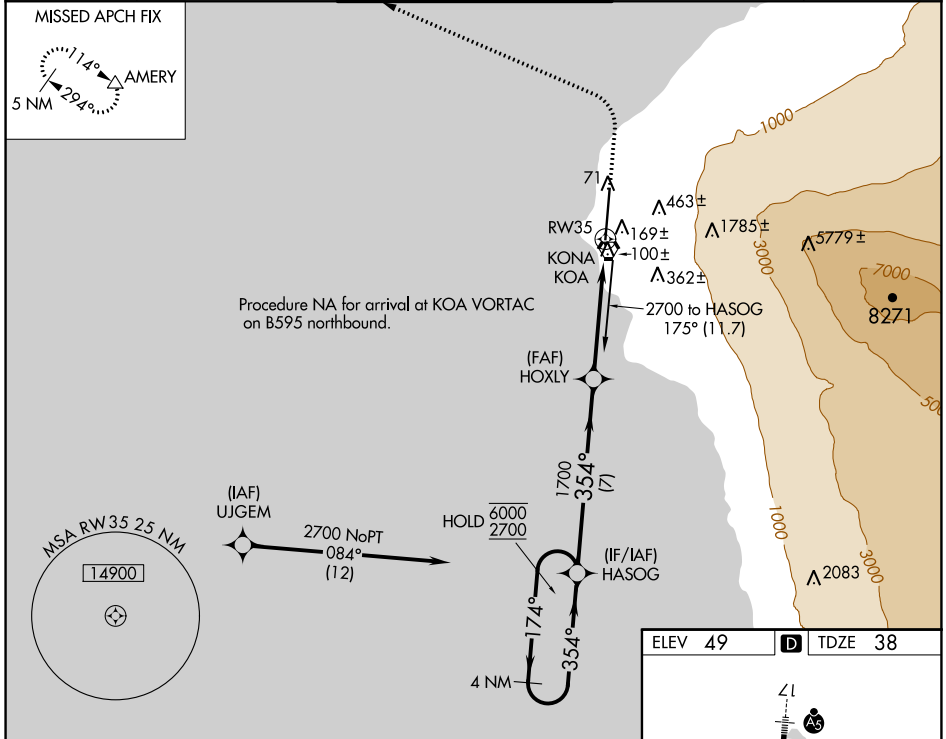

APP CRS 354°
Rwy Idg 11000
TDZE 38
Apt Elev 49

RNAV (GPS) RWY 35

ELLISON ONIZUKA KONA INTL AT KEAHOLE (KOA) (PHKO)

RNP APCH - GPS.
Circling NA east of Rwy 17-35. WAAS VNAV NA. For uncompensated Baro-VNAV systems, LNAV/VNAV NA below 17°C or above 54°C.

MISSED APPROACH: Climb to 500 then climbing left turn to 5000 direct AMERY and hold.

ATIS 127.4	HCF CENTER 118.45 278.3	KONA TOWER* 120.3 (CTAF) 254.3	GND CON 121.9	CLNC DEL 118.6
----------------------	-----------------------------------	--	-------------------------	--------------------------

PAC, 16 MAY 2024 to 11 JUL 2024

PAC, 16 MAY 2024 to 11 JUL 2024

ELEV 49	D TDZE 38
---------	------------------

CATEGORY	A	B	C	D	E
LNAV/ VNAV DA	366-1 328 (400-1)				
LNAV MDA	420-1 382 (400-1)	420-1½ 382 (400-1½)			
C CIRCLING	520-1 471 (500-1)	520-1½ 471 (500-1½)	600-2 551 (600-2)		