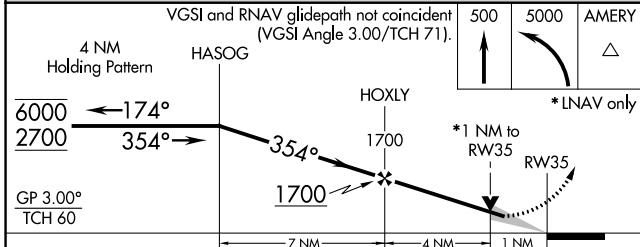

MISSED APPROACH: Climb to 500 then climbing left turn to 5000 direct AMERY and hold.

ATIS 127.4	HCF CENTER 118.45 278.3	KONA TOWER* 120.3 (CTAF) 254.3	GND CON 121.9	CLNC DEL 118.6
----------------------	-----------------------------------	--	-------------------------	--------------------------

PAC, 16 MAY 2024 to 11 JUL 2024

PAC, 16 MAY 2024 to 11 JUL 2024

ELEV 49	D TDZE 38
---------	------------------

CATEGORY	A	B	C	D	E
LNAV/ VNAV DA	366-1 328 (400-1)				
LNAV MDA	420-1 382 (400-1)	420-1½ 382 (400-1½)			
C CIRCLING	520-1 471 (500-1)	520-1½ 471 (500-1½)	600-2 551 (600-2)		