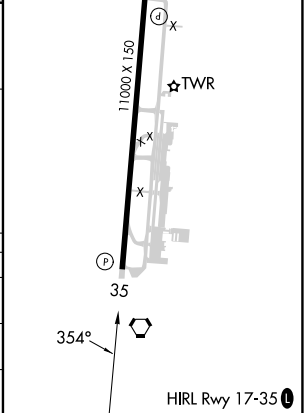

APP CRS 354°
Rwy Idg 11000
TDZE 38
Apt Elev 49

RNAV (GPS) RWY 35

ELLISON ONIZUKA KONA INTL AT KEAHOLE (KOA) (PHKO)

RNP APCH - GPS.
Circling NA east of Rwy 17-35. WAAS VNAV NA. For uncompensated Baro-VNAV systems, LNAV/VNAV NA below 17°C or above 54°C.

MISSED APPROACH: Climb to 500 then climbing left turn to 5000 direct AMERY and hold.

ATIS 127.4	HCF CENTER 118.45 278.3	KONA TOWER* 120.3 (CTAF) 254.3	GND CON 121.9	CLNC DEL 118.6
----------------------	-----------------------------------	--	-------------------------	--------------------------

PAC, 16 MAY 2024 to 11 JUL 2024

PAC, 16 MAY 2024 to 11 JUL 2024

ELEV 49	D TDZE 38
---------	------------------

CATEGORY	A	B	C	D	E
LNAV/ VNAV DA	366-1 328 (400-1)				
LNAV MDA	420-1 382 (400-1)	420-1½ 382 (400-1½)			
C CIRCLING	520-1 471 (500-1)	520-1½ 471 (500-1½)	600-2 551 (600-2)		