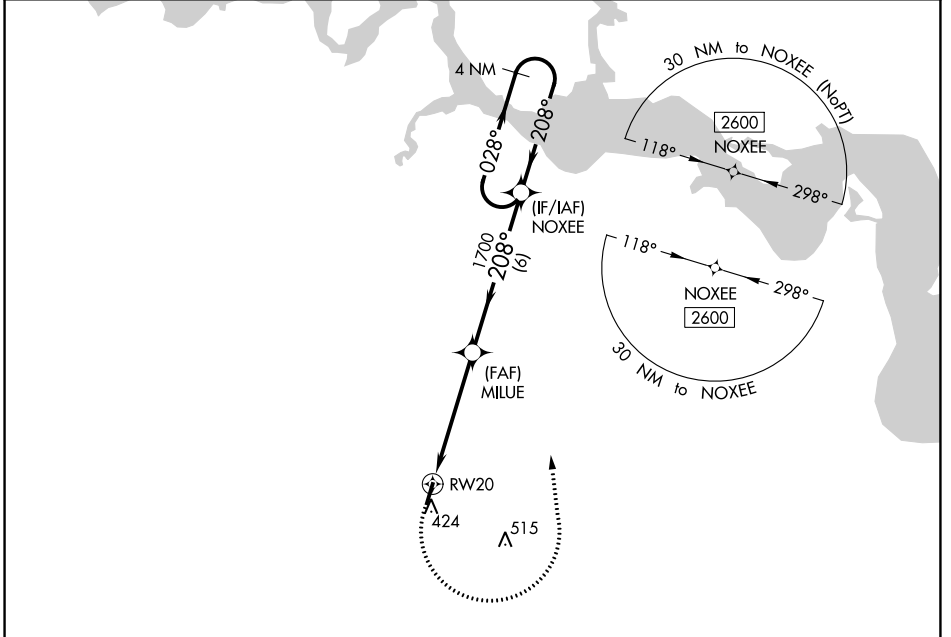

APP CRS <b>208°</b>	Rwy Idg <b>3866</b>
	TDZE <b>110</b>
	Apt Elev <b>111</b>

# RNAV (GPS) RWY 20

WAKEFIELD MUNI (AKQ)

	DME/DME RNP-0.3 NA. Procedure NA at night.	MISSED APPROACH: Climbing left turn 2600 direct NOXEE and hold.
--	---	--

ASOS <b>128.325</b>	NORFOLK APP CON <b>127.9 269.425</b>	UNICOM <b>122.8 (CTAF)</b>
------------------------	---	-------------------------------

NE-3, 13 JUN 2024 to 11 JUL 2024

NE-3, 13 JUN 2024 to 11 JUL 2024