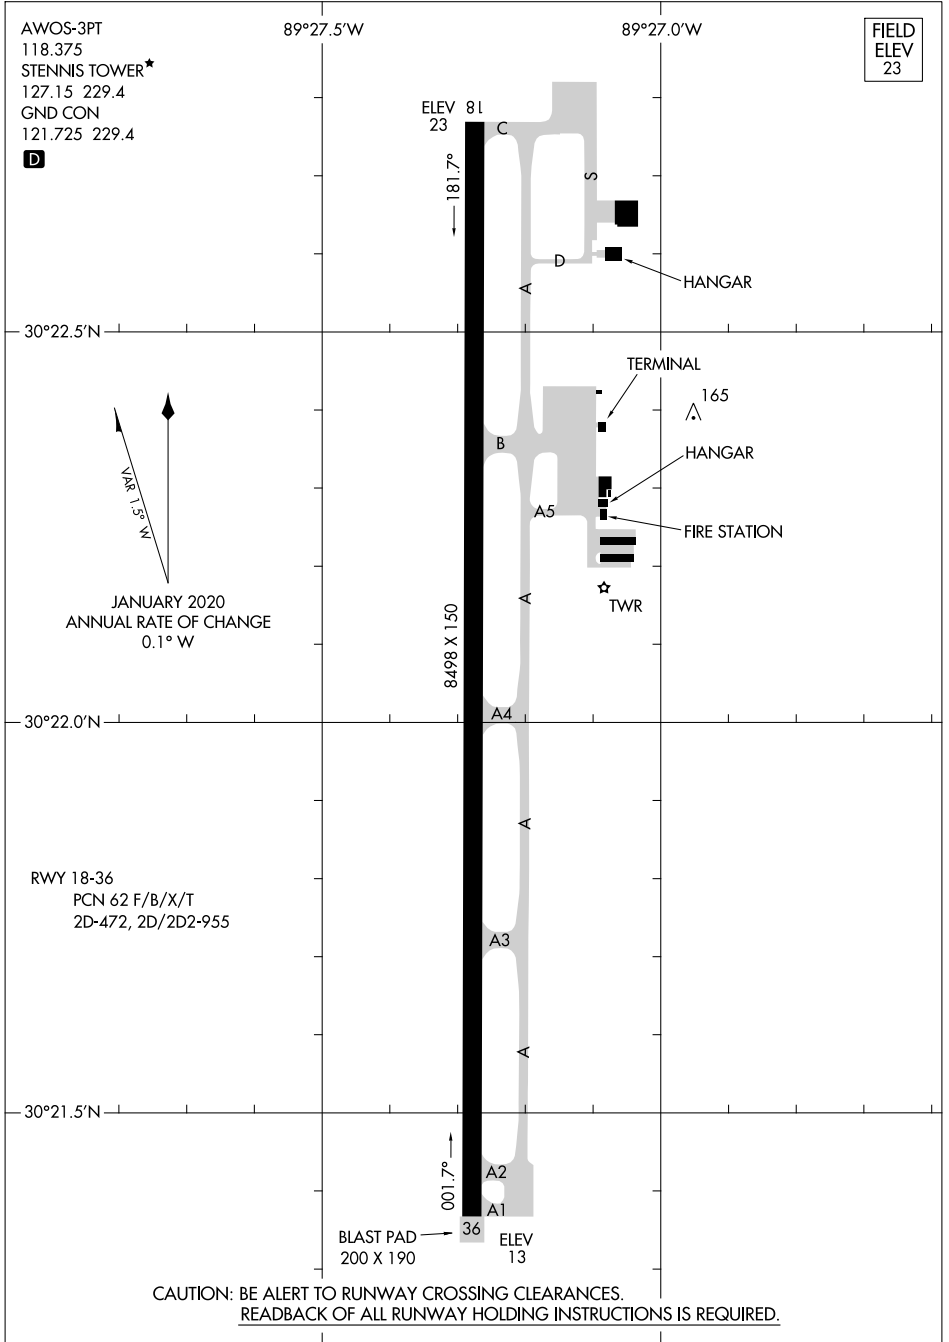

23222

# AIRPORT DIAGRAM

AL-5860 (FAA)

STENNIS INTL (HSA)  
BAY ST LOUIS, MISSISSIPPI