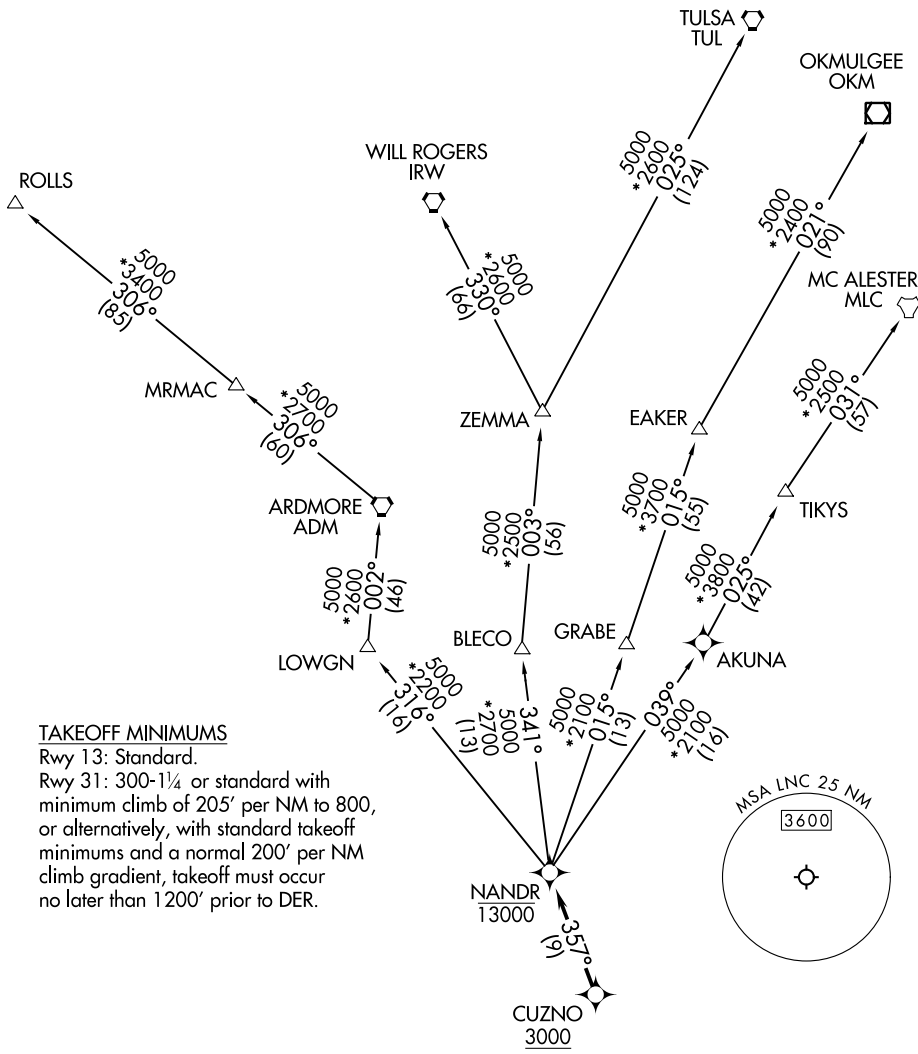

NANDR TWO DEPARTURE (RNAV)

REGIONAL DEP CON
125.2 343.65

RNAV 1 - DME/DME/IRU or GPS.

RADAR required.

**TOP ALTITUDE:
ASSIGNED BY ATC**

SC-2, 13 JUN 2024 to 11 JUL 2024

SC-2, 13 JUN 2024 to 11 JUL 2024

NOTE: Chart not to scale.

(NARRATIVE ON FOLLOWING PAGE)

NANDR TWO DEPARTURE (RNAV)