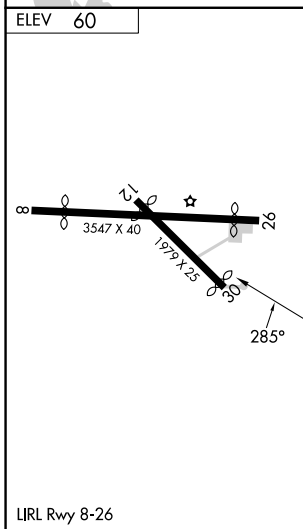

APP CRS <b>285°</b>	Rwy Idg TDZE Apt Elev	<b>N/A</b> <b>N/A</b> <b>60</b>
------------------------	-----------------------------	---------------------------------------

# RNAV (GPS)-B

LODI (103)

RNP APCH.		MISSED APPROACH: Climbing left turn to 2000 direct LIN VOR/DME and hold.
▼	Procedure NA at night.	
▲NA	Use Stockton altimeter setting; when not received, use Sacramento Intl altimeter setting and increase all MDA 40 feet.	
SCK ASOS <b>118.25</b>	NORCAL APP CON <b>125.1 363.2</b>	CTAF <b>122.9</b>