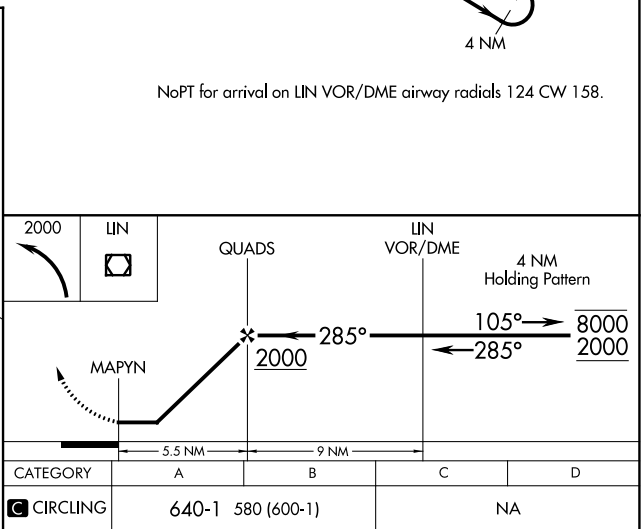

APP CRS <b>285°</b>	Rwy Idg TDZE Apt Elev	<b>N/A</b> <b>N/A</b> <b>60</b>
------------------------	-----------------------------	---------------------------------------

# RNAV (GPS)-B

LODI (103)

RNP APCH.		MISSED APPROACH: Climbing left turn to 2000 direct LIN VOR/DME and hold.
▼	Procedure NA at night.	
▲NA	Use Stockton altimeter setting; when not received, use Sacramento Intl altimeter setting and increase all MDA 40 feet.	
SCK ASOS <b>118.25</b>	NORCAL APP CON <b>125.1 363.2</b>	CTAF <b>122.9</b>

SW-2, 13 JUN 2024 to 11 JUL 2024

SW-2, 13 JUN 2024 to 11 JUL 2024