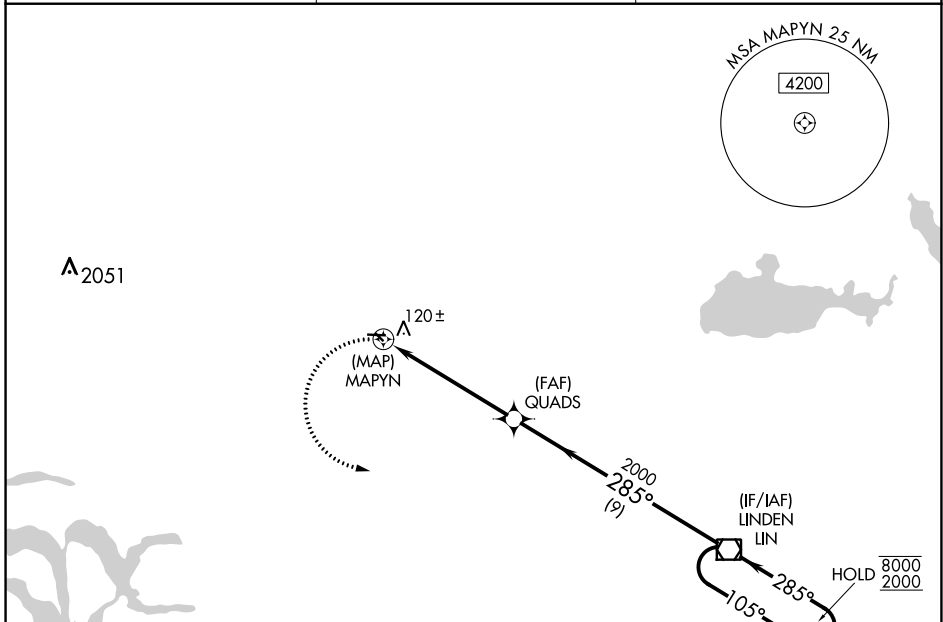

APP CRS <b>285°</b>	Rwy Idg TDZE Apt Elev	<b>N/A</b> <b>N/A</b> <b>60</b>
------------------------	-----------------------------	---------------------------------------

# RNAV (GPS)-B

LODI (103)

RNP APCH.		MISSED APPROACH: Climbing left turn to 2000 direct LIN VOR/DME and hold.
▼	Procedure NA at night.	
▲NA	Use Stockton altimeter setting; when not received, use Sacramento Intl altimeter setting and increase all MDA 40 feet.	
SCK ASOS <b>118.25</b>	NORCAL APP CON <b>125.1 363.2</b>	CTAF <b>122.9</b>

SW-2, 13 JUN 2024 to 11 JUL 2024

SW-2, 13 JUN 2024 to 11 JUL 2024