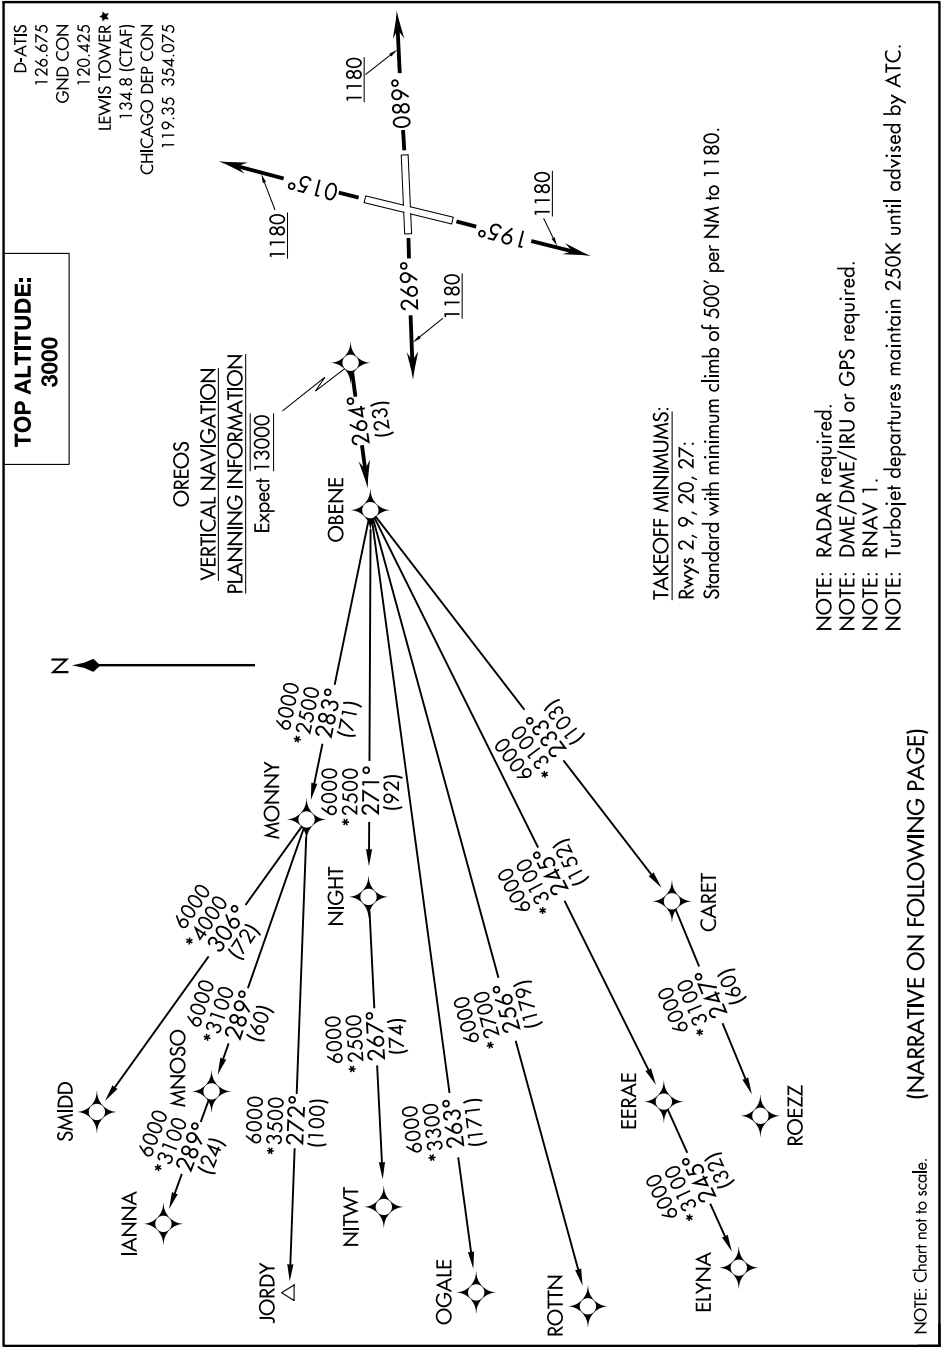

(OBENE3.OBENE) 22363

# OBENE THREE DEPARTURE (RNAV) AL-6063 (FAA)

LEWIS UNIVERSITY (LOT)  
CHICAGO/ROMEOVILLE, ILLINOIS

EC-3, 13 JUN 2024 to 11 JUL 2024

# OBENE THREE DEPARTURE (RNAV)

(OBENE3.OBENE) 08NOV18

CHICAGO/ROMEOVILLE, ILLINOIS  
LEWIS UNIVERSITY (LOT)

NOTE: Chart not to scale.

(NARRATIVE ON FOLLOWING PAGE)

EC-3, 13 JUN 2024 to 11 JUL 2024