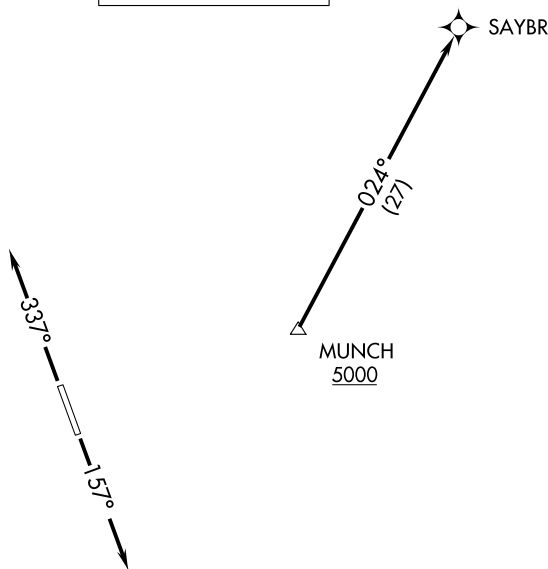

(SAYBR3.SAYBR) 22027

SAYBR THREE DEPARTURE (RNAV)

AL-6111 (FAA)

LAGO VISTA TX/RUSTY ALLEN (RYW)

LAGO VISTA, TEXAS

AWOS-3PT
119.375
UNICOM (CTAF)
122.725
AUSTIN DEP CON
119.0 370.85

**TOP ALTITUDE:
ASSIGNED BY ATC**

NOTE: RADAR required.
NOTE: DME/DME/IRU or GPS required.
NOTE: RNAV 1.
NOTE: For DFW terminal area arrivals at FL230 or below only.

TAKEOFF MINIMUMS

Rwys 15, 33: Standard.

NOTE: Chart not to scale.

DEPARTURE ROUTE DESCRIPTION

TAKEOFF RUNWAY 15: Climb on heading 157° or as assigned by ATC for vectors to cross MUNCH at or above 5000, thence....

TAKEOFF RUNWAY 33: Climb on heading 337° or as assigned by ATC for vectors to cross MUNCH at or above 5000, thence....

... on track 024° to SAYBR. Maintain altitude assigned by ATC.
Expect filed altitude 10 minutes after departure.

SAYBR THREE DEPARTURE (RNAV)

(SAYBR3.SAYBR) 22APR21

LAGO VISTA, TEXAS

LAGO VISTA TX/RUSTY ALLEN (RYW)