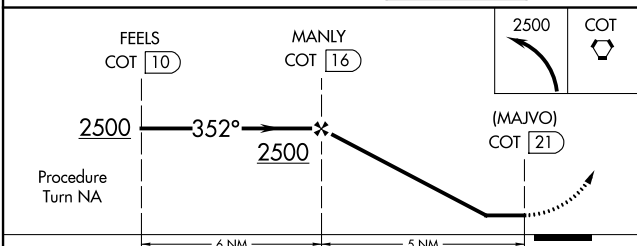

VORTAC COT 115.8 Chan 105	APP CRS 352°	Rwy Idg TDZE Apt Elev	N/A N/A 586
---	------------------------	-----------------------------	--

VOR/DME or GPS-A

MC KINLEY FLD (T30)

NA Use Cotulla altimeter setting. Procedure NA at night.	MISSED APPROACH: Climbing left turn to 2500 direct COT VORTAC and hold.
HOUSTON CENTER 134.6 322.5	UNICOM 122.8 (CTAF) 0

CATEGORY	A	B	C	D
CIRCLING	1120-1	534 (600-1)	1120-1½ 534 (600-1½)	NA

SC-3, 13 JUN 2024 to 11 JUL 2024

SC-3, 13 JUN 2024 to 11 JUL 2024