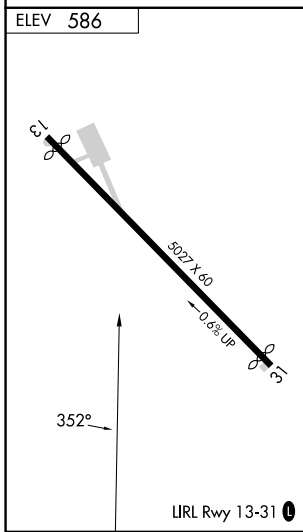

VORTAC COT 115.8 Chan 105	APP CRS 352°	Rwy Idg TDZE Apt Elev	N/A N/A 586
---	------------------------	-----------------------------	--

VOR/DME or GPS-A

MC KINLEY FLD (T30)

NA Use Cotulla altimeter setting. Procedure NA at night.	MISSED APPROACH: Climbing left turn to 2500 direct COT VORTAC and hold.
HOUSTON CENTER 134.6 322.5	UNICOM 122.8 (CTAF) 0

CATEGORY	A	B	C	D
CIRCLING	1120-1	534 (600-1)	1120-1½ 534 (600-1½)	NA

SC-3, 13 JUN 2024 to 11 JUL 2024

SC-3, 13 JUN 2024 to 11 JUL 2024