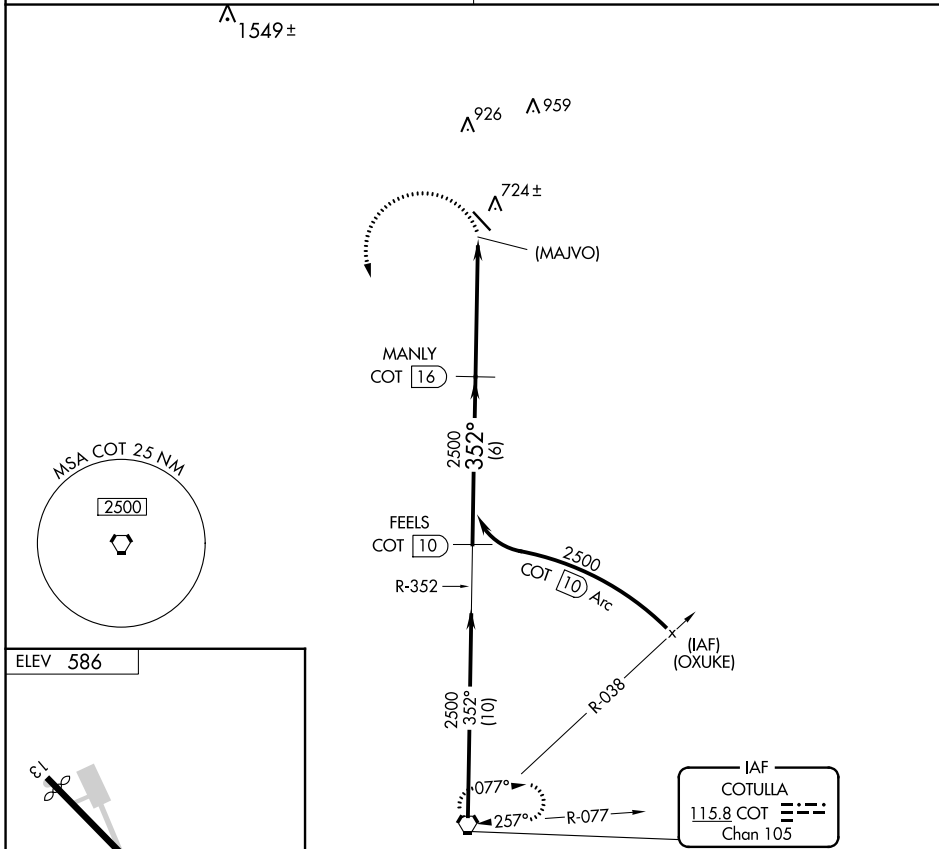

VORTAC COT 115.8 Chan 105	APP CRS 352°	Rwy Idg TDZE Apt Elev	N/A N/A 586
---	------------------------	-----------------------------	--

VOR/DME or GPS-A

MC KINLEY FLD (T30)

NA Use Cotulla altimeter setting. Procedure NA at night.	MISSED APPROACH: Climbing left turn to 2500 direct COT VORTAC and hold.
HOUSTON CENTER 134.6 322.5	UNICOM 122.8 (CTAF) 0

CATEGORY	A	B	C	D
CIRCLING	1120-1	534 (600-1)	1120-1½ 534 (600-1½)	NA

SC-3, 13 JUN 2024 to 11 JUL 2024

SC-3, 13 JUN 2024 to 11 JUL 2024