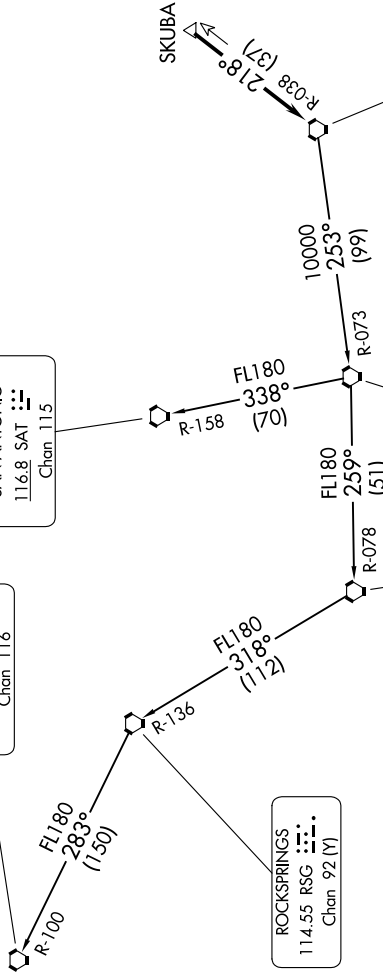

PALACIOS THREE DEPARTURE

**TOP ALTITUDE:
ASSIGNED BY ATC**

RADAR and DME required.

TAKEOFF MINIMUMS
Rwys 17, 35: NA - Environmental.
Rwys 12, 30: Standard.

CINC DEL
121.15
CTAF
122.9
HOUSTON DEP CON
134.45 284.0

FORT STOCKTON
116.9 FST
Chan 116

SAN ANTONIO
116.8 SAT
Chan 115

PALACIOS
117.3 PSX
Chan 120

THREE RIVERS
111.4 THX
Chan 51

COTUILA
115.8 COT
Chan 105

ROCKSPRINGS
114.55 RSG
Chan 92 (Y)

(CONTINUED ON FOLLOWING PAGE)

NOTE: Chart not to scale.

PALACIOS THREE DEPARTURE