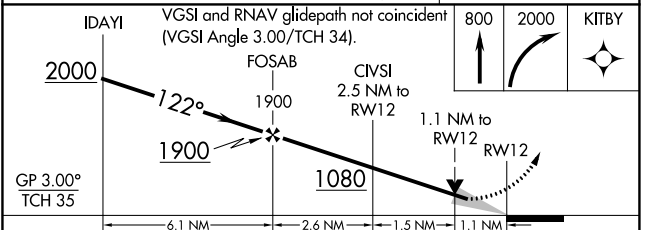

CATEGORY	A	B	C	D
LPV DA	503-3/4	250 (300-3/4)		NA
LNAV/VNAV DA	503-3/4	250 (300-3/4)		NA
LNAV MDA	620-1 367 (400-1)			NA
📻 CIRCLING	680-1 425 (500-1)	720-1 465 (500-1)	760-1 1/2 505 (600-1 1/2)	NA

SW-2, 13 JUN 2024 to 11 JUL 2024

SW-2, 13 JUN 2024 to 11 JUL 2024