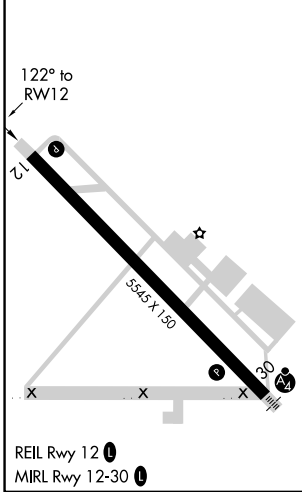

CATEGORY	A	B	C	D
LPV DA	503-3/4	250 (300-3/4)		NA
LNAV/VNAV DA	503-3/4	250 (300-3/4)		NA
LNAV MDA	620-1 367 (400-1)			NA
📻 CIRCLING	680-1 425 (500-1)	720-1 465 (500-1)	760-1 1/2 505 (600-1 1/2)	NA

SW-2, 13 JUN 2024 to 11 JUL 2024

SW-2, 13 JUN 2024 to 11 JUL 2024